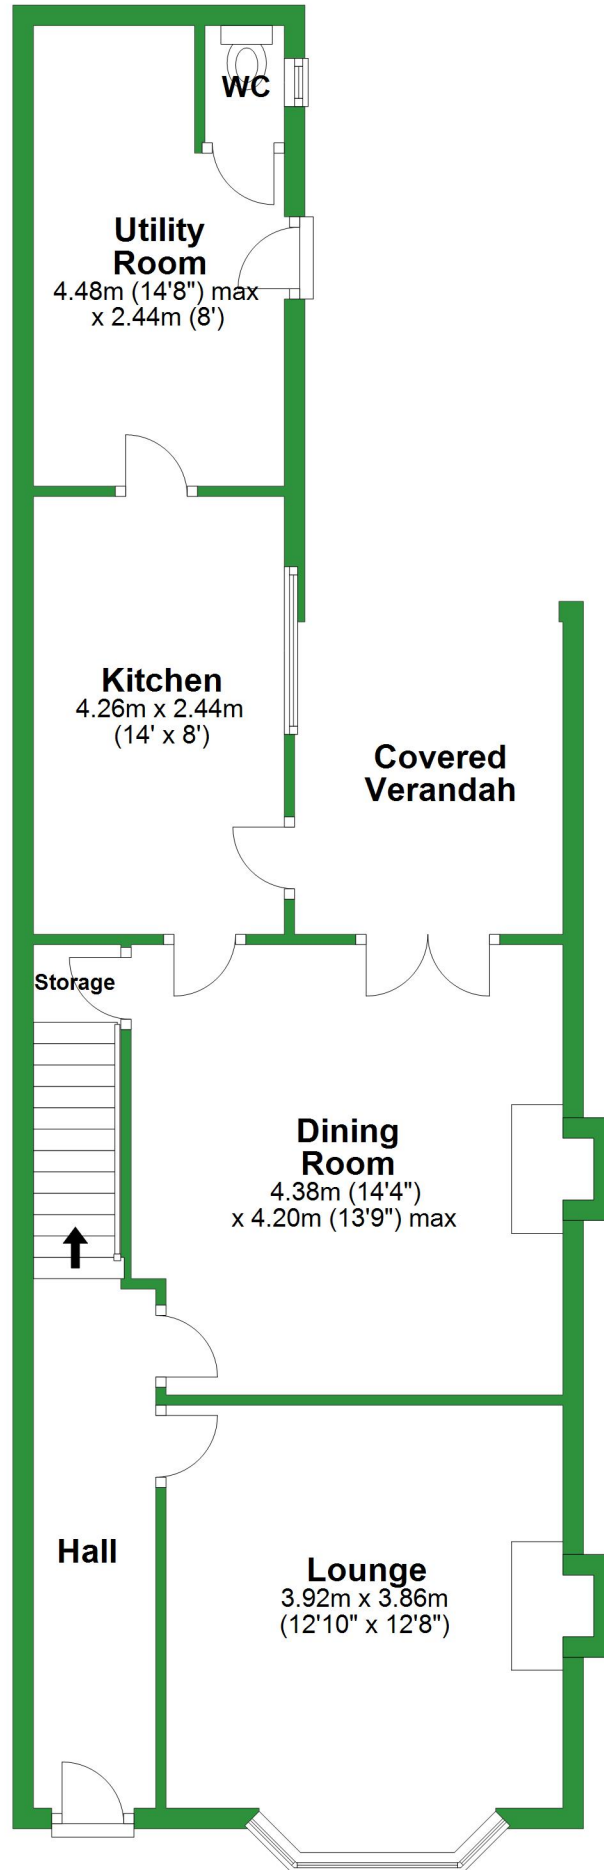

Ground Floor

Approx. 73.9 sq. metres (795.5 sq. feet)

Total area: approx. 127.6 sq. metres (1373.6 sq. feet)

For illustrative purposes only. Not to scale. All sizes are approximate.
Plan produced using PlanUp.

First Floor

Approx. 53.7 sq. metres (578.1 sq. feet)

Ground Floor

Approx. 73.9 sq. metres (795.5 sq. feet)

Total area: approx. 127.6 sq. metres (1373.6 sq. feet)

For illustrative purposes only. Not to scale. All sizes are approximate.

Plan produced using PlanUp.

First Floor

Approx. 53.7 sq. metres (578.1 sq. feet)