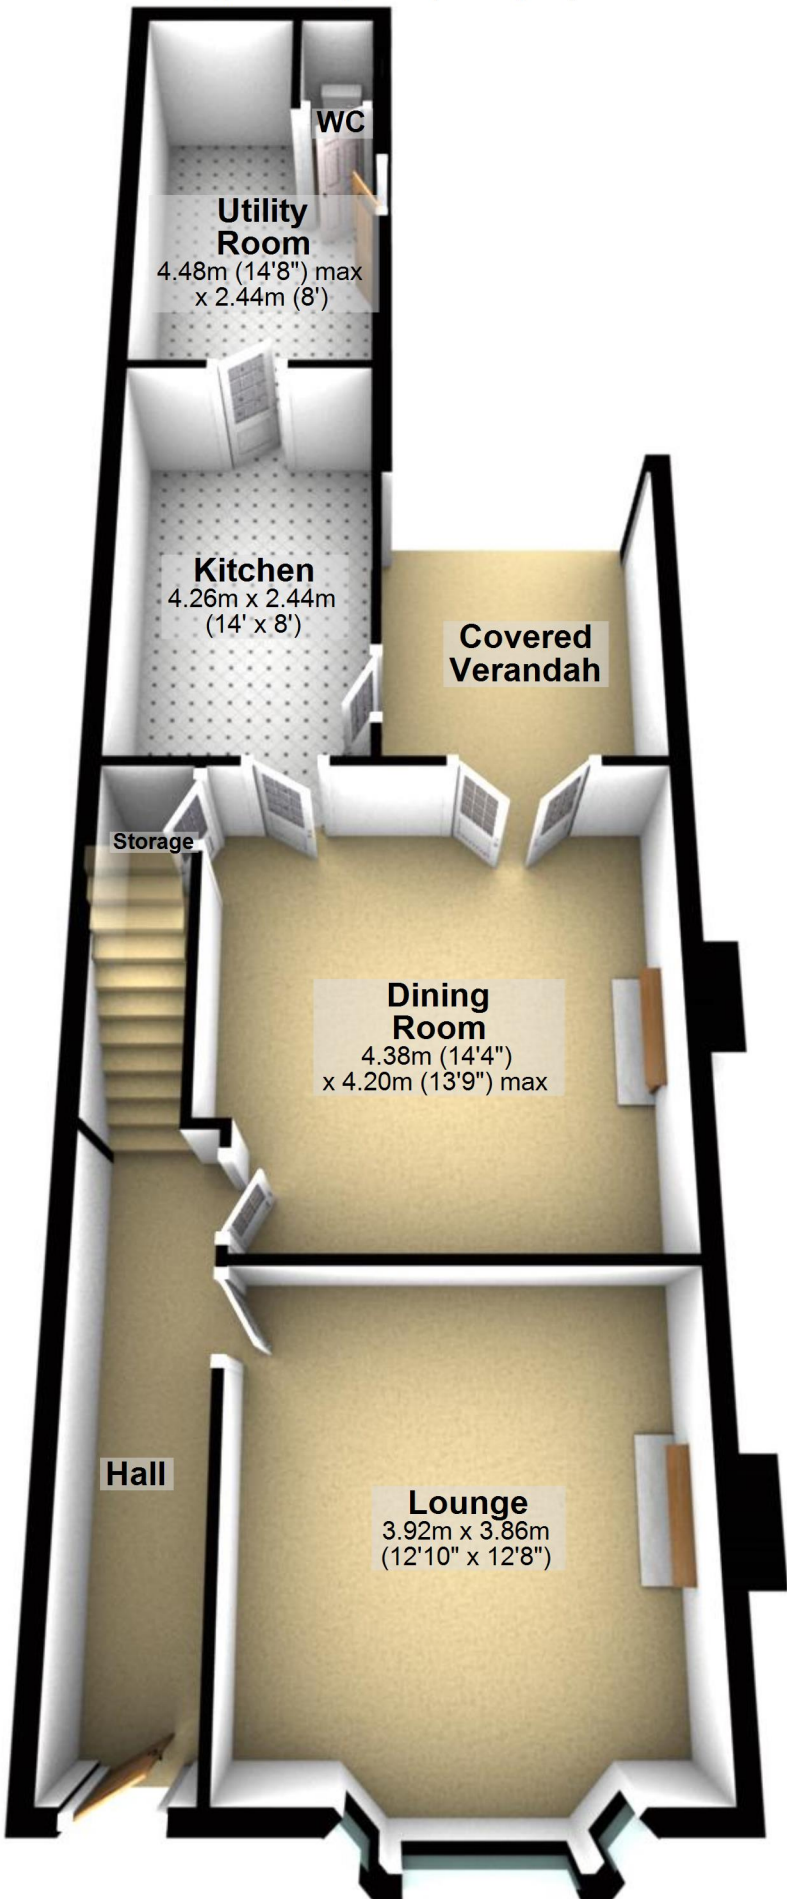

Ground Floor

Approx. 73.9 sq. metres (795.5 sq. feet)

Total area: approx. 127.6 sq. metres (1373.6 sq. feet)

For illustrative purposes only. Not to scale. All sizes are approximate.
Plan produced using PlanUp.

First Floor

Approx. 53.7 sq. metres (578.1 sq. feet)

Ground Floor

Approx. 73.9 sq. metres (795.5 sq. feet)

Total area: approx. 127.6 sq. metres (1373.6 sq. feet)

For illustrative purposes only. Not to scale. All sizes are approximate.

Plan produced using PlanUp.

First Floor

Approx. 53.7 sq. metres (578.1 sq. feet)