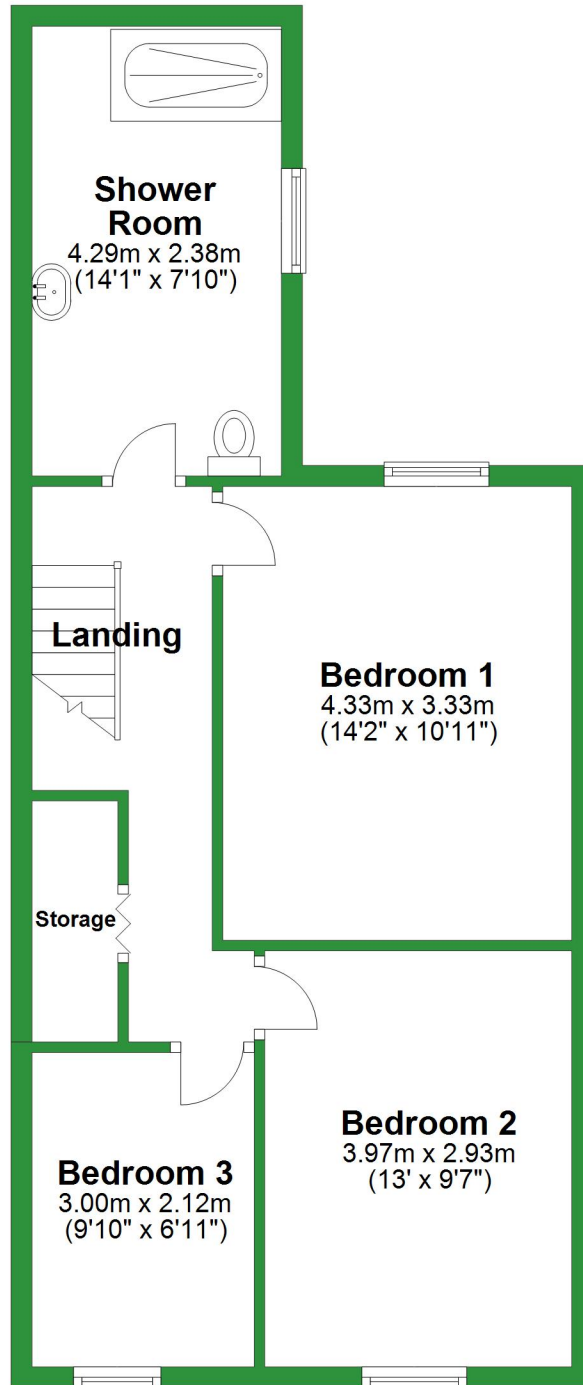

Ground Floor

Approx. 73.9 sq. metres (795.5 sq. feet)

Total area: approx. 127.6 sq. metres (1373.6 sq. feet)

For illustrative purposes only. Not to scale. All sizes are approximate.
Plan produced using PlanUp.

First Floor

Approx. 53.7 sq. metres (578.1 sq. feet)

Ground Floor

Approx. 73.9 sq. metres (795.5 sq. feet)

Total area: approx. 127.6 sq. metres (1373.6 sq. feet)

For illustrative purposes only. Not to scale. All sizes are approximate.

Plan produced using PlanUp.

First Floor

Approx. 53.7 sq. metres (578.1 sq. feet)