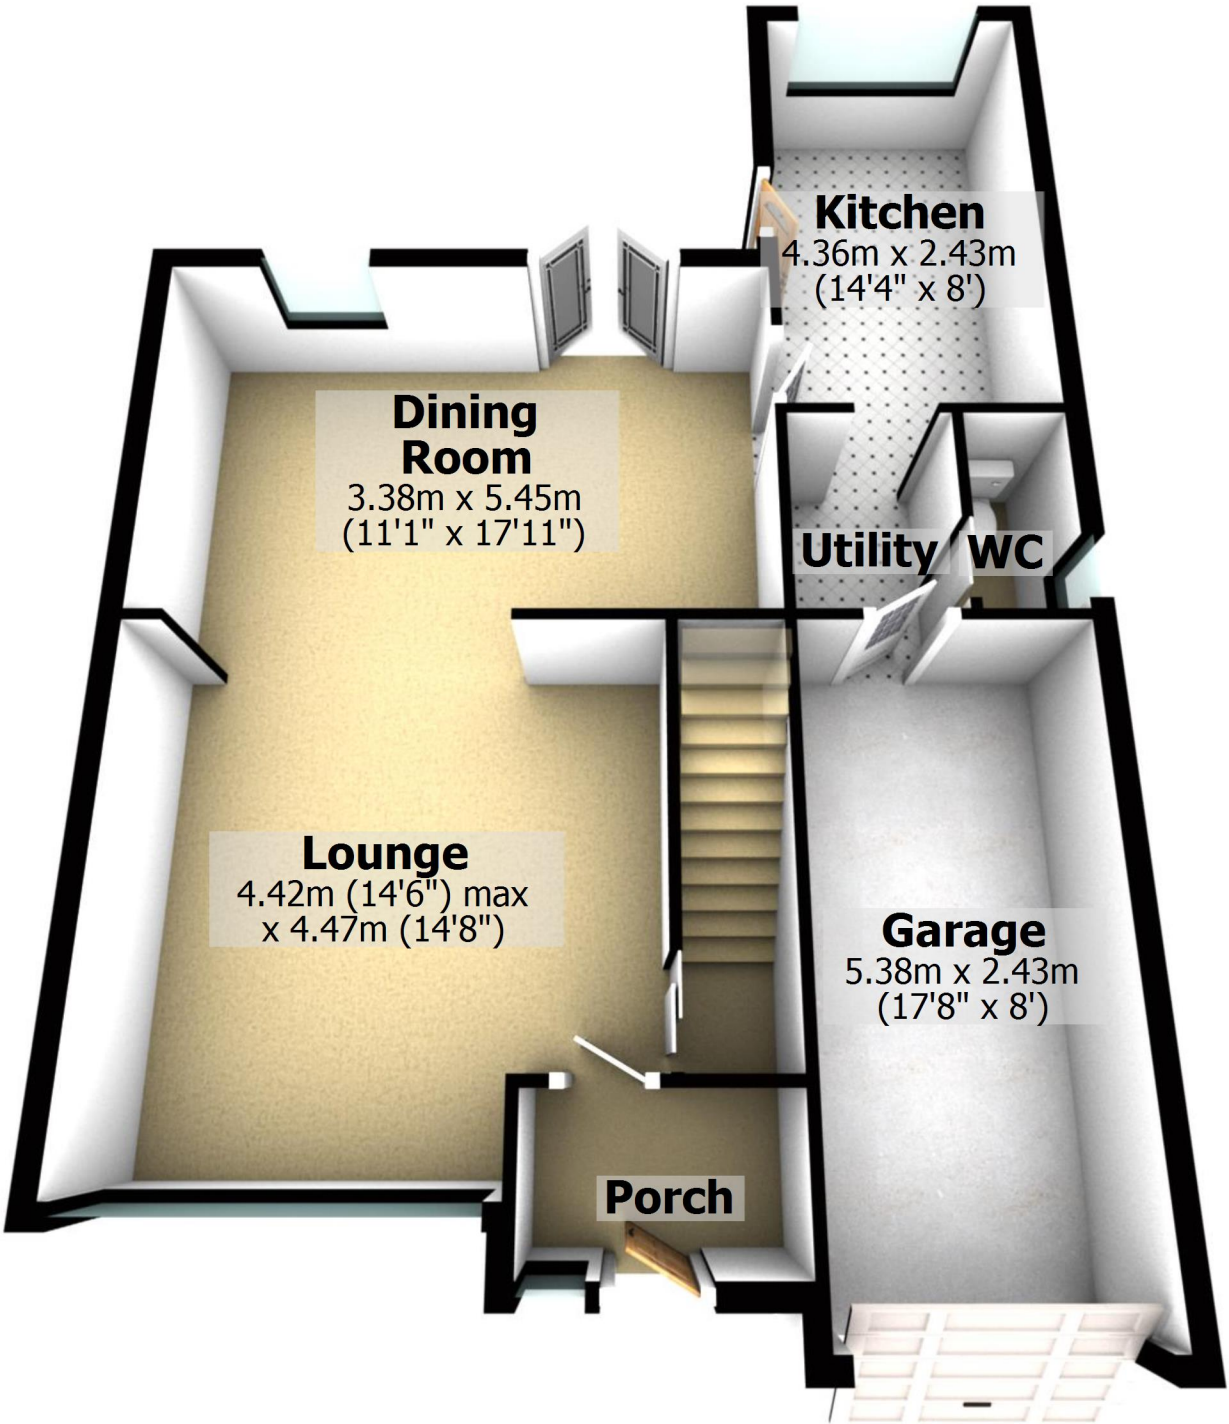

Ground Floor

Approx. 73.6 sq. metres (792.3 sq. feet)

Total area: approx. 130.8 sq. metres (1408.4 sq. feet)

For illustrative purposes only. Not to scale. All sizes are approximate.

Plan produced using PlanUp.

First Floor

Approx. 57.2 sq. metres (616.1 sq. feet)

Ground Floor

Approx. 73.6 sq. metres (792.3 sq. feet)

Total area: approx. 130.8 sq. metres (1408.4 sq. feet)

For illustrative purposes only. Not to scale. All sizes are approximate.

Plan produced using PlanUp.

First Floor

Approx. 57.2 sq. metres (616.1 sq. feet)