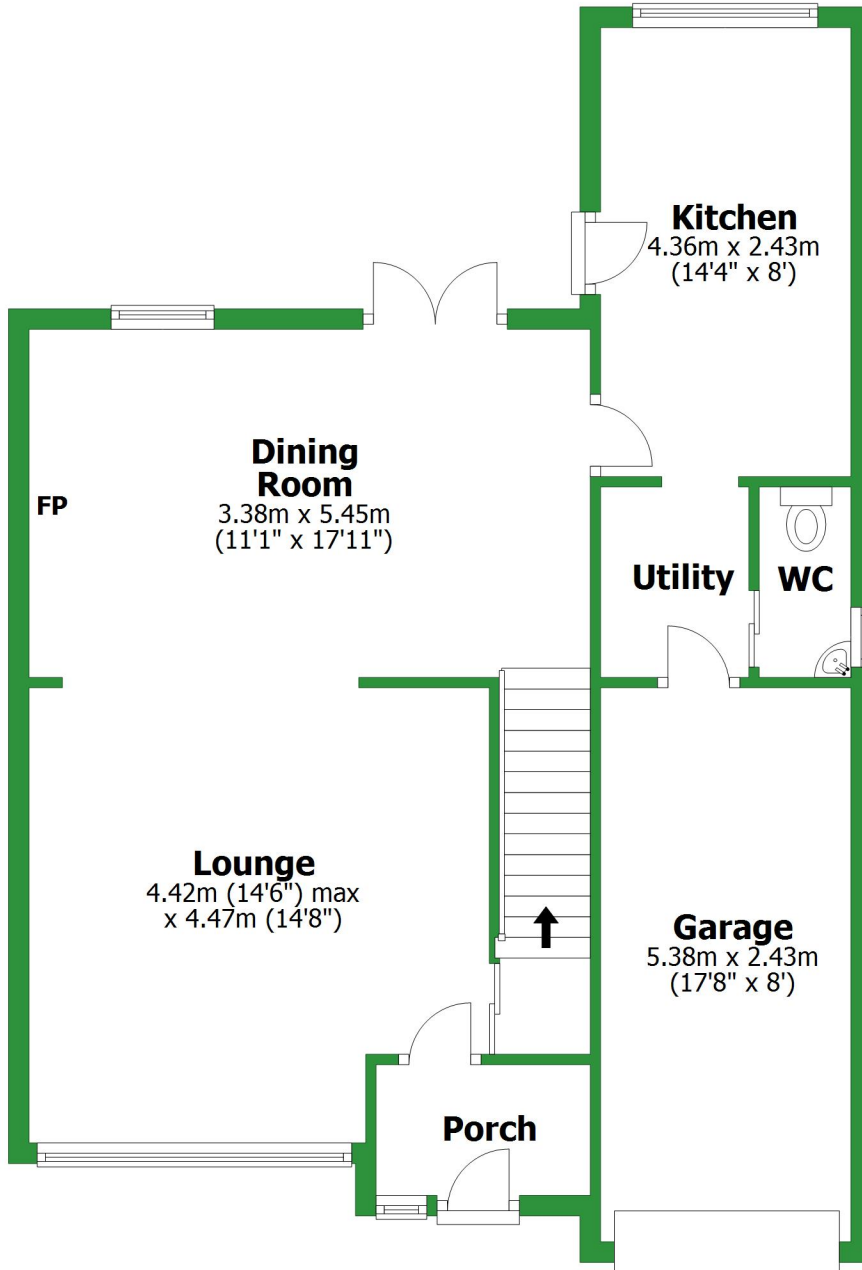

Ground Floor

Approx. 73.6 sq. metres (792.3 sq. feet)

Total area: approx. 130.8 sq. metres (1408.4 sq. feet)

For illustrative purposes only. Not to scale. All sizes are approximate.

Plan produced using PlanUp.

First Floor

Approx. 57.2 sq. metres (616.1 sq. feet)

Ground Floor

Approx. 73.6 sq. metres (792.3 sq. feet)

Total area: approx. 130.8 sq. metres (1408.4 sq. feet)

For illustrative purposes only. Not to scale. All sizes are approximate.

Plan produced using PlanUp.

First Floor

Approx. 57.2 sq. metres (616.1 sq. feet)