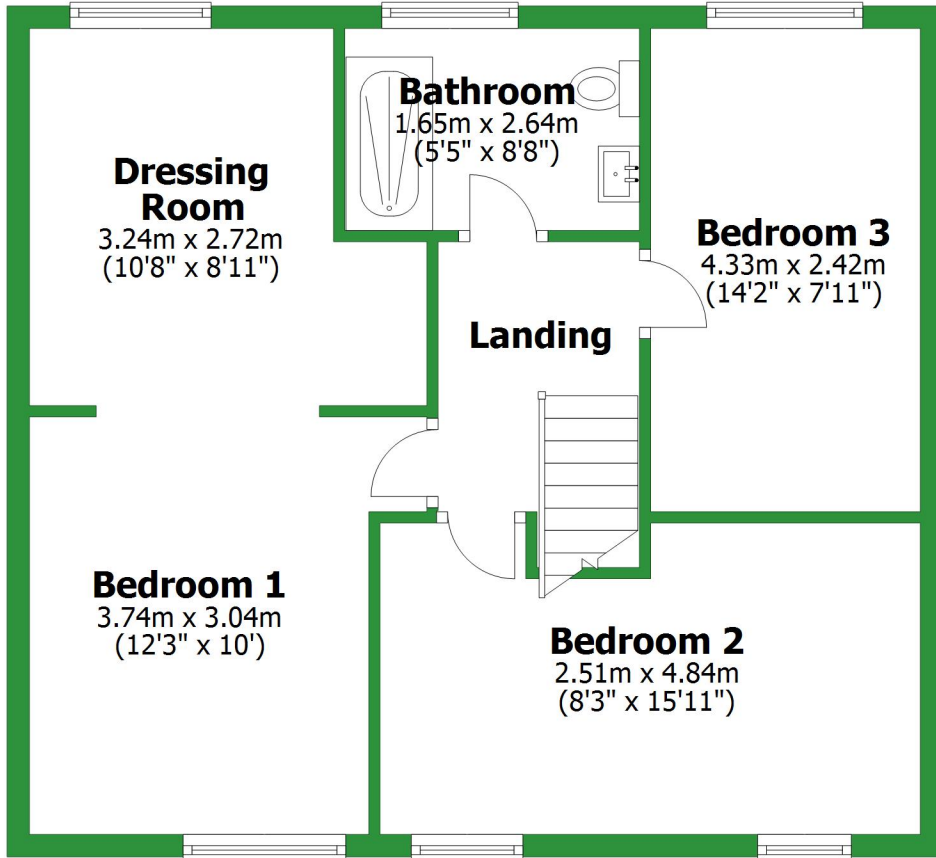

Ground Floor

Approx. 73.6 sq. metres (792.3 sq. feet)

Total area: approx. 130.8 sq. metres (1408.4 sq. feet)

For illustrative purposes only. Not to scale. All sizes are approximate.

Plan produced using PlanUp.

First Floor

Approx. 57.2 sq. metres (616.1 sq. feet)

Ground Floor

Approx. 73.6 sq. metres (792.3 sq. feet)

Total area: approx. 130.8 sq. metres (1408.4 sq. feet)

For illustrative purposes only. Not to scale. All sizes are approximate.

Plan produced using PlanUp.

First Floor

Approx. 57.2 sq. metres (616.1 sq. feet)