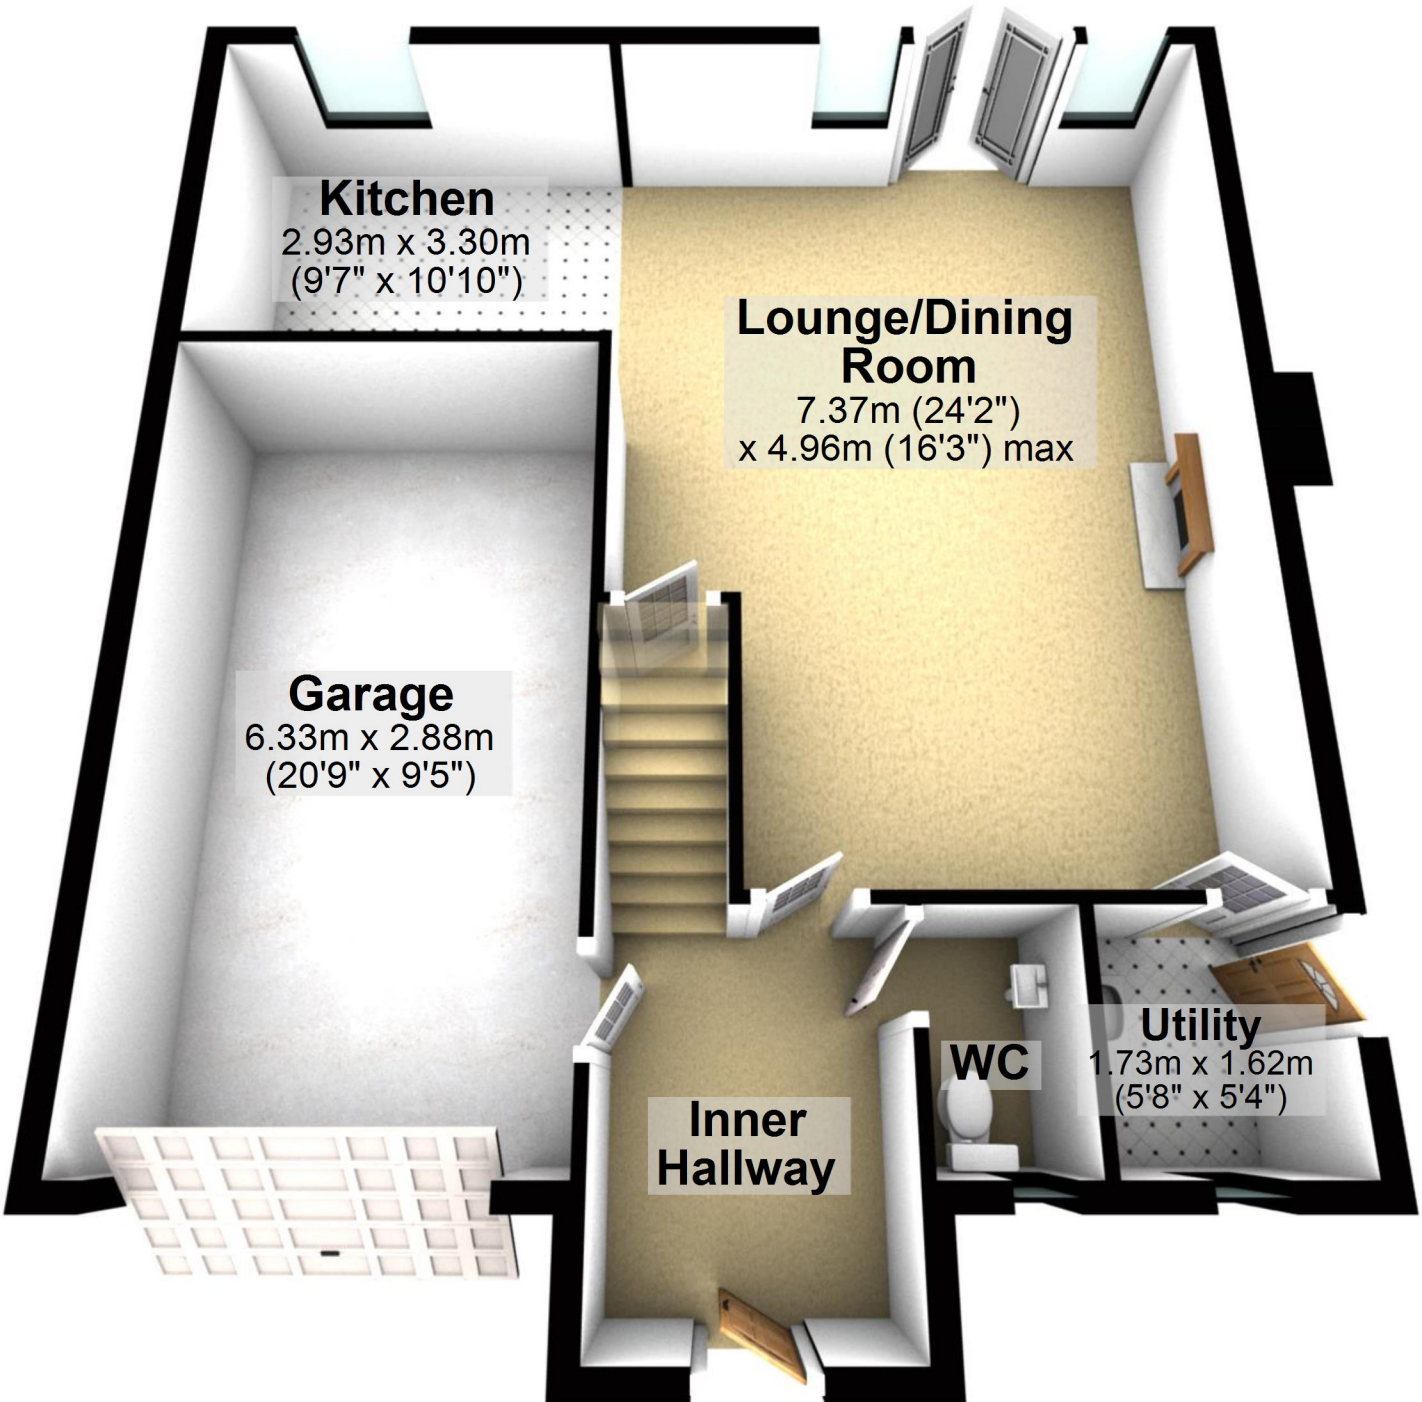

# Ground Floor

Approx. 79.6 sq. metres (857.0 sq. feet)

Total area: approx. 146.4 sq. metres (1575.5 sq. feet)

For illustrative purposes only. Not to scale. All sizes are approximate.

Plan produced using PlanUp.

# First Floor

Approx. 66.8 sq. metres (718.5 sq. feet)