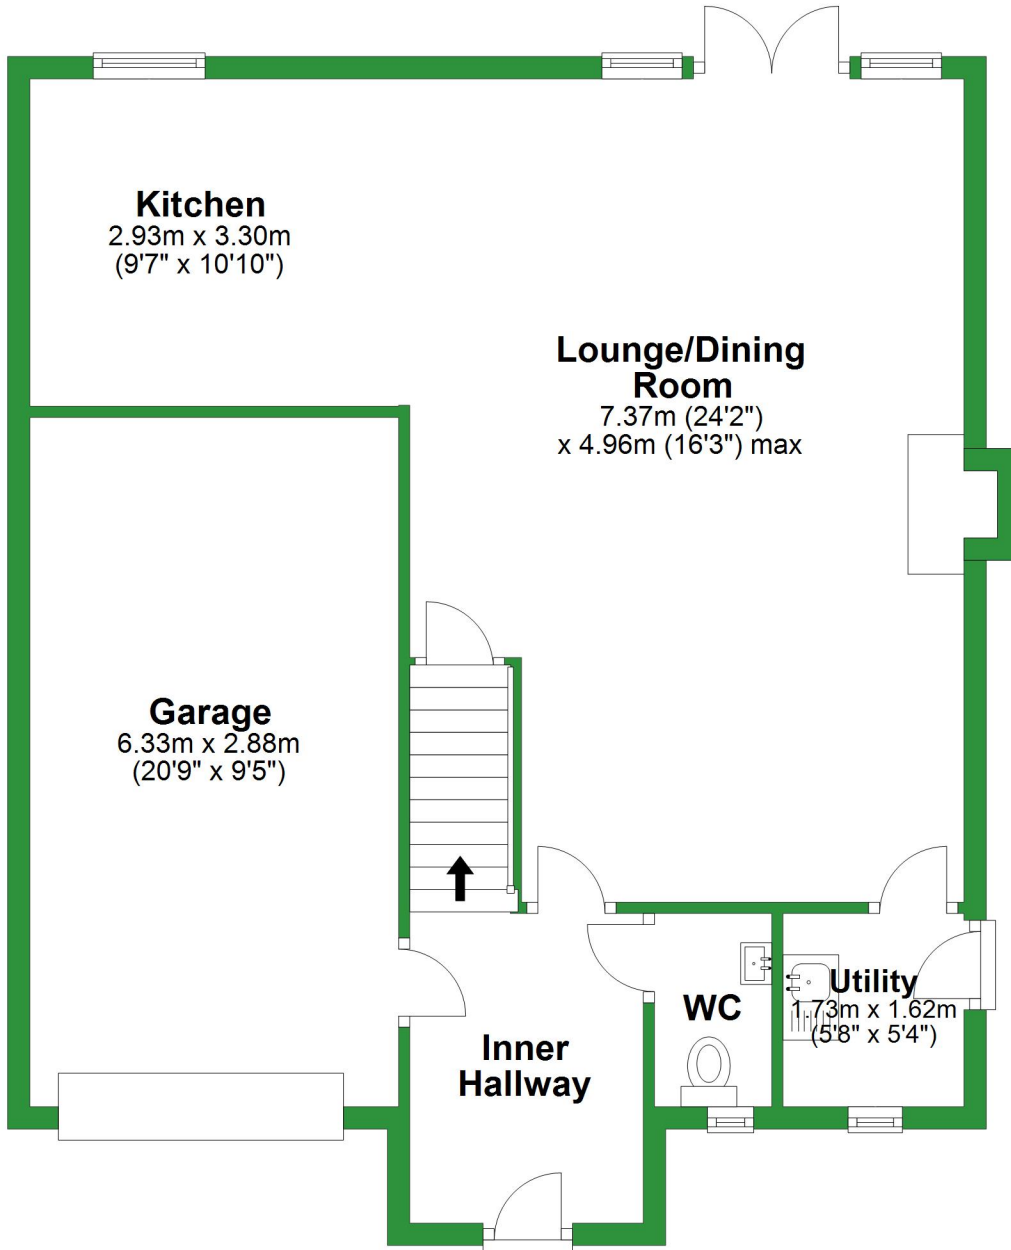

# Ground Floor

Approx. 79.6 sq. metres (857.0 sq. feet)

Total area: approx. 146.4 sq. metres (1575.5 sq. feet)

For illustrative purposes only. Not to scale. All sizes are approximate.

Plan produced using PlanUp.

# First Floor

Approx. 66.8 sq. metres (718.5 sq. feet)