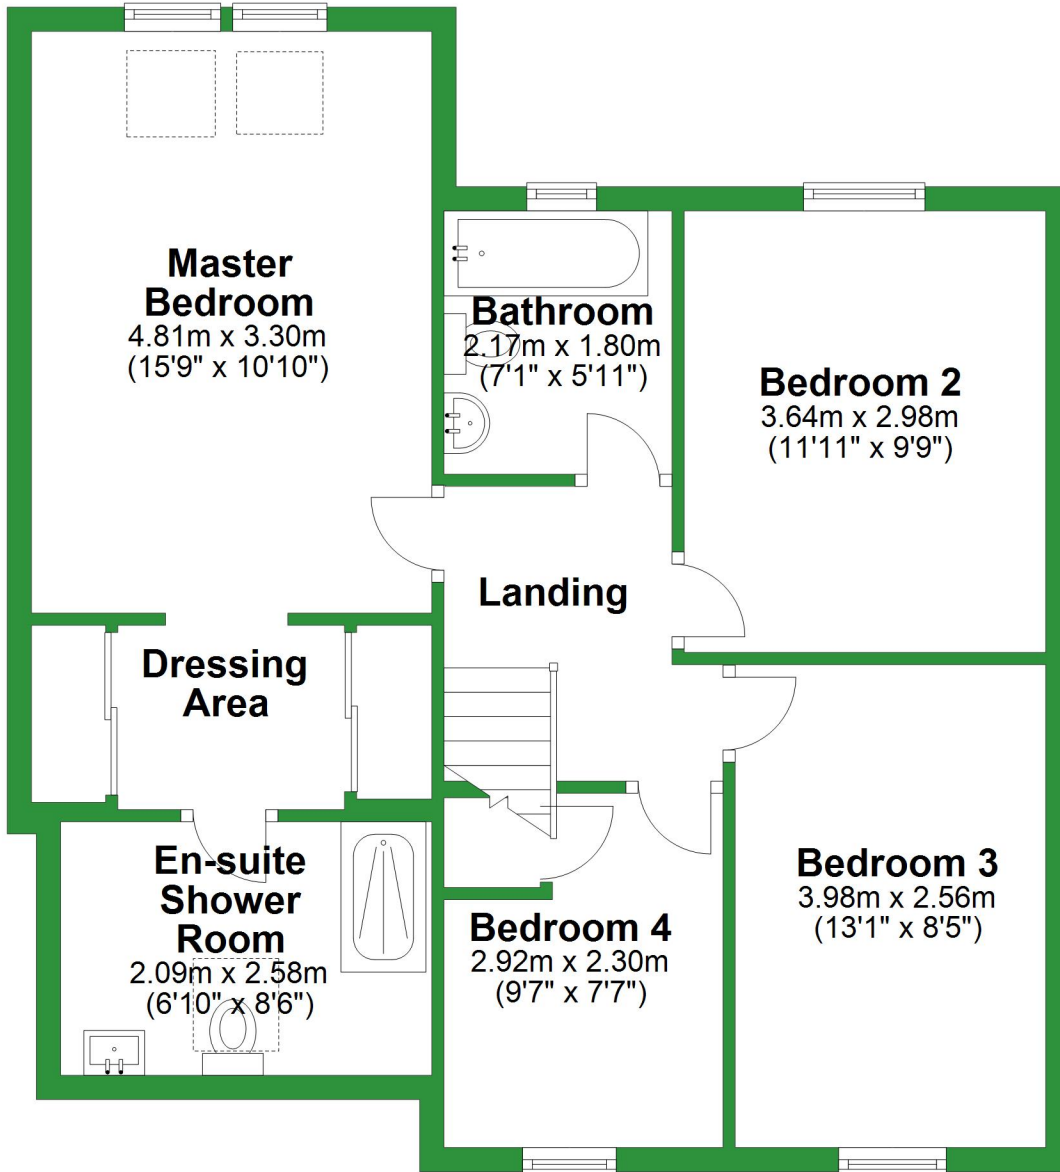

# Ground Floor

Approx. 79.6 sq. metres (857.0 sq. feet)

Total area: approx. 146.4 sq. metres (1575.5 sq. feet)

For illustrative purposes only. Not to scale. All sizes are approximate.

Plan produced using PlanUp.

# First Floor

Approx. 66.8 sq. metres (718.5 sq. feet)