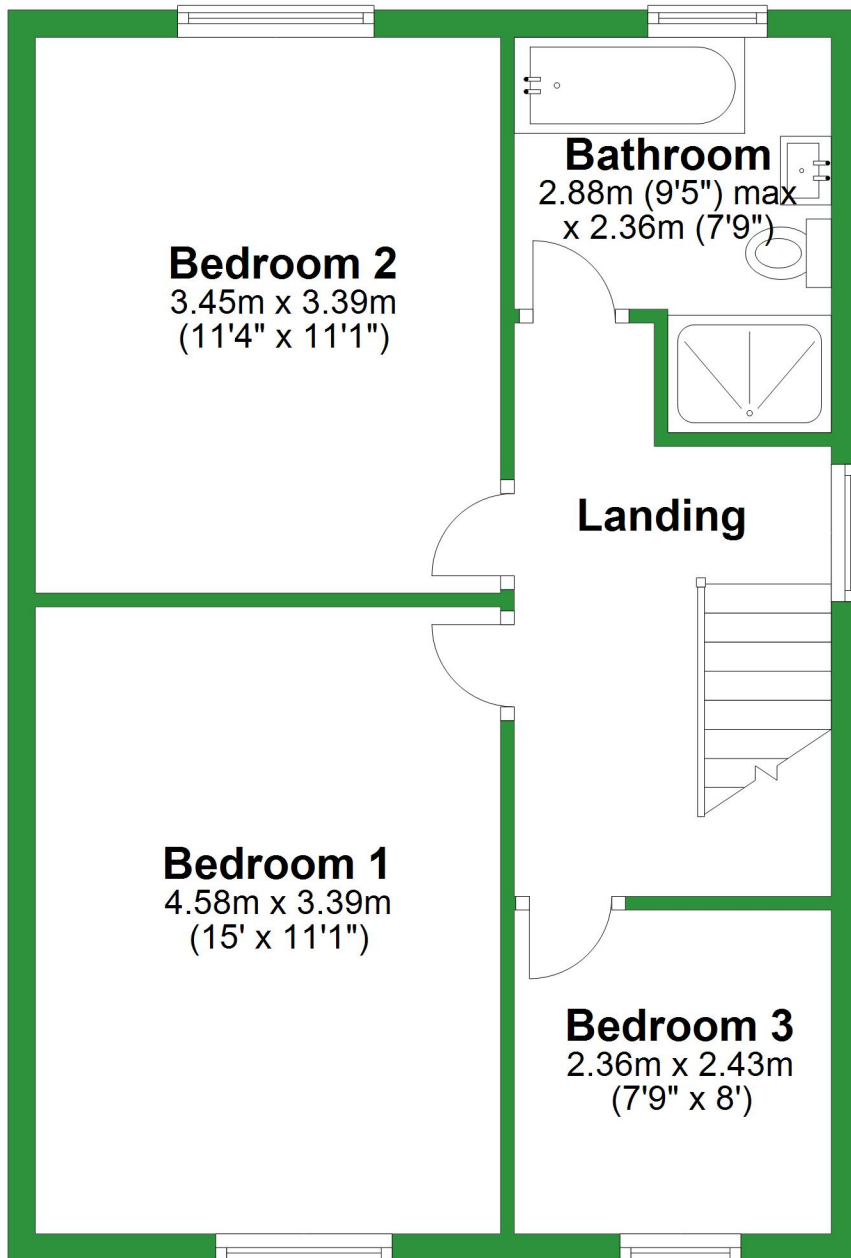

# Ground Floor

Approx. 71.2 sq. metres (766.4 sq. feet)

Total area: approx. 121.8 sq. metres (1311.2 sq. feet)

For illustrative purposes only. Not to scale. All sizes are approximate.  
Plan produced using PlanUp.

# First Floor

Approx. 50.6 sq. metres (544.8 sq. feet)

## Ground Floor

Approx. 71.2 sq. metres (766.4 sq. feet)

Total area: approx. 121.8 sq. metres (1311.2 sq. feet)

For illustrative purposes only. Not to scale. All sizes are approximate.

Plan produced using PlanUp.

## First Floor

Approx. 50.6 sq. metres (544.8 sq. feet)