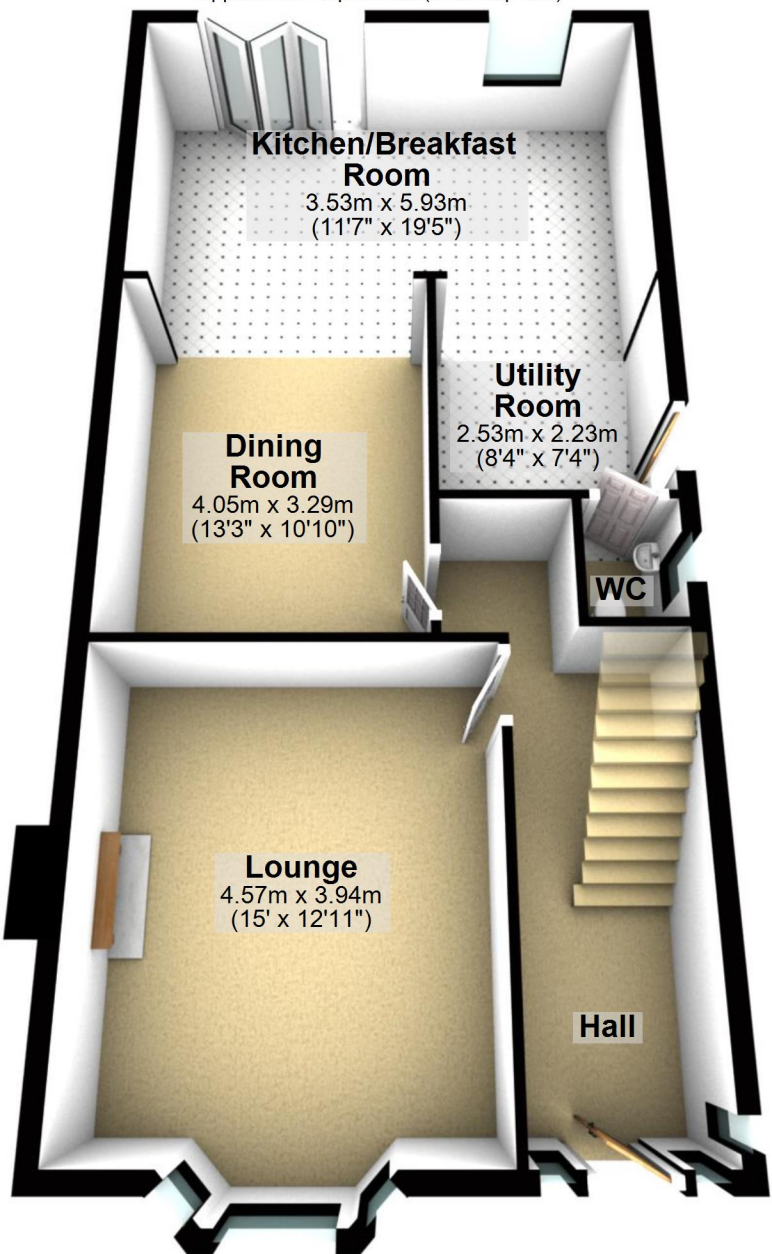

# Ground Floor

Approx. 71.2 sq. metres (766.4 sq. feet)

Total area: approx. 121.8 sq. metres (1311.2 sq. feet)

For illustrative purposes only. Not to scale. All sizes are approximate.  
Plan produced using PlanUp.

# First Floor

Approx. 50.6 sq. metres (544.8 sq. feet)

## Ground Floor

Approx. 71.2 sq. metres (766.4 sq. feet)

Total area: approx. 121.8 sq. metres (1311.2 sq. feet)

For illustrative purposes only. Not to scale. All sizes are approximate.

Plan produced using PlanUp.

## First Floor

Approx. 50.6 sq. metres (544.8 sq. feet)