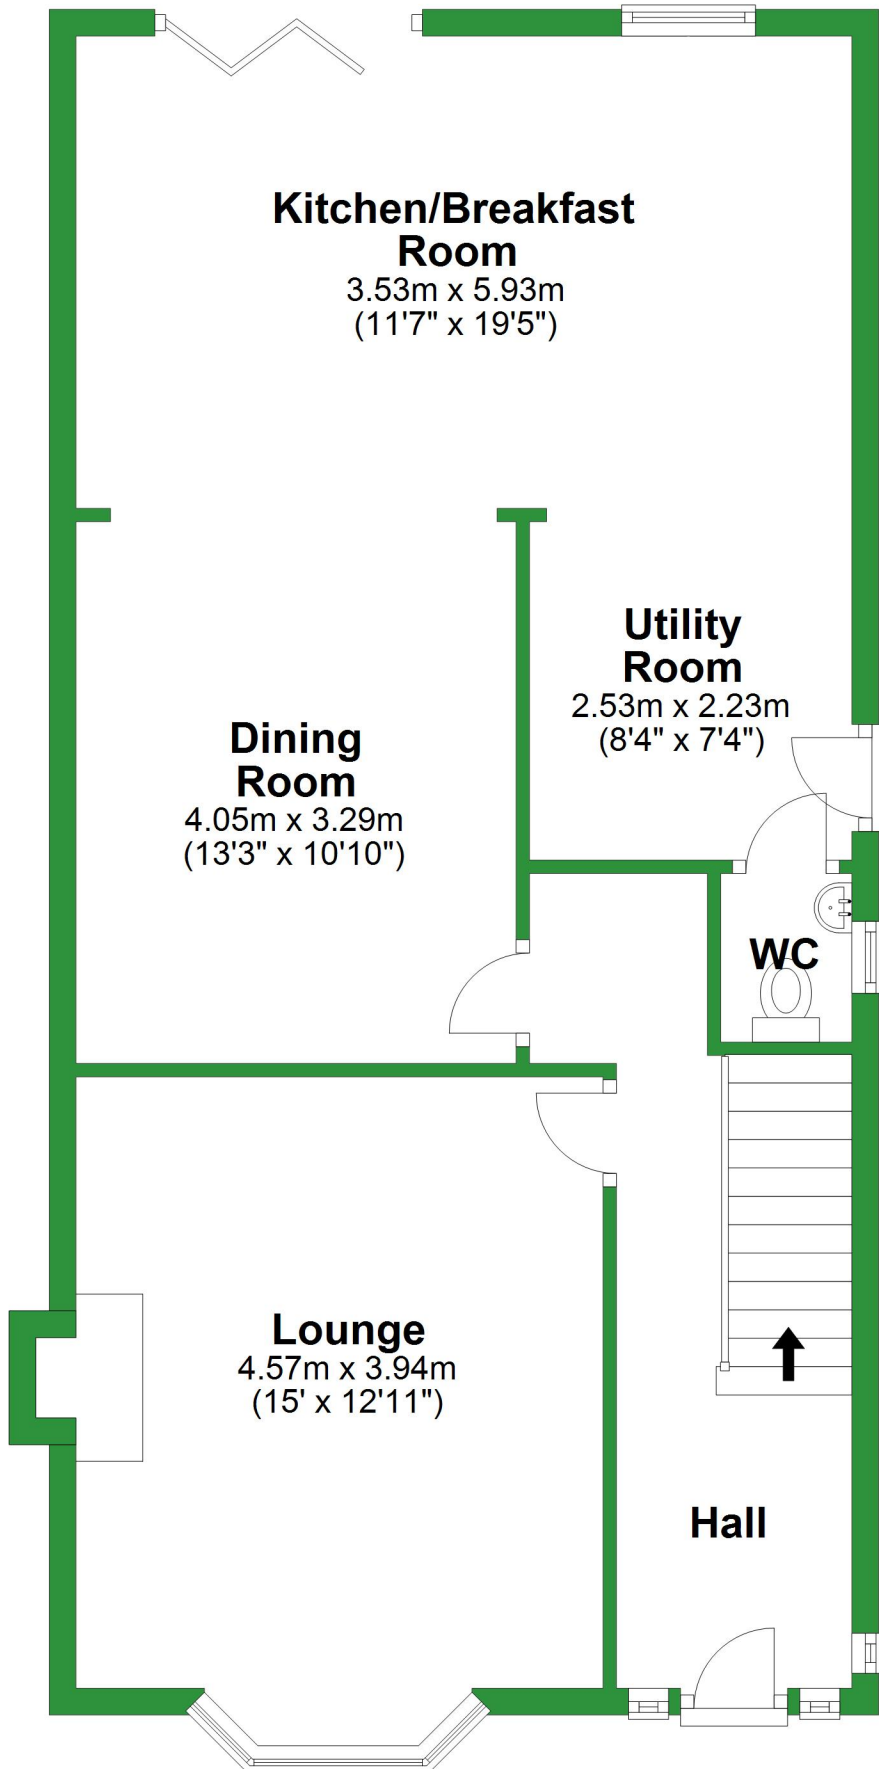

# Ground Floor

Approx. 71.2 sq. metres (766.4 sq. feet)

Total area: approx. 121.8 sq. metres (1311.2 sq. feet)

For illustrative purposes only. Not to scale. All sizes are approximate.  
Plan produced using PlanUp.

# First Floor

Approx. 50.6 sq. metres (544.8 sq. feet)

## Ground Floor

Approx. 71.2 sq. metres (766.4 sq. feet)

Total area: approx. 121.8 sq. metres (1311.2 sq. feet)

For illustrative purposes only. Not to scale. All sizes are approximate.

Plan produced using PlanUp.

## First Floor

Approx. 50.6 sq. metres (544.8 sq. feet)