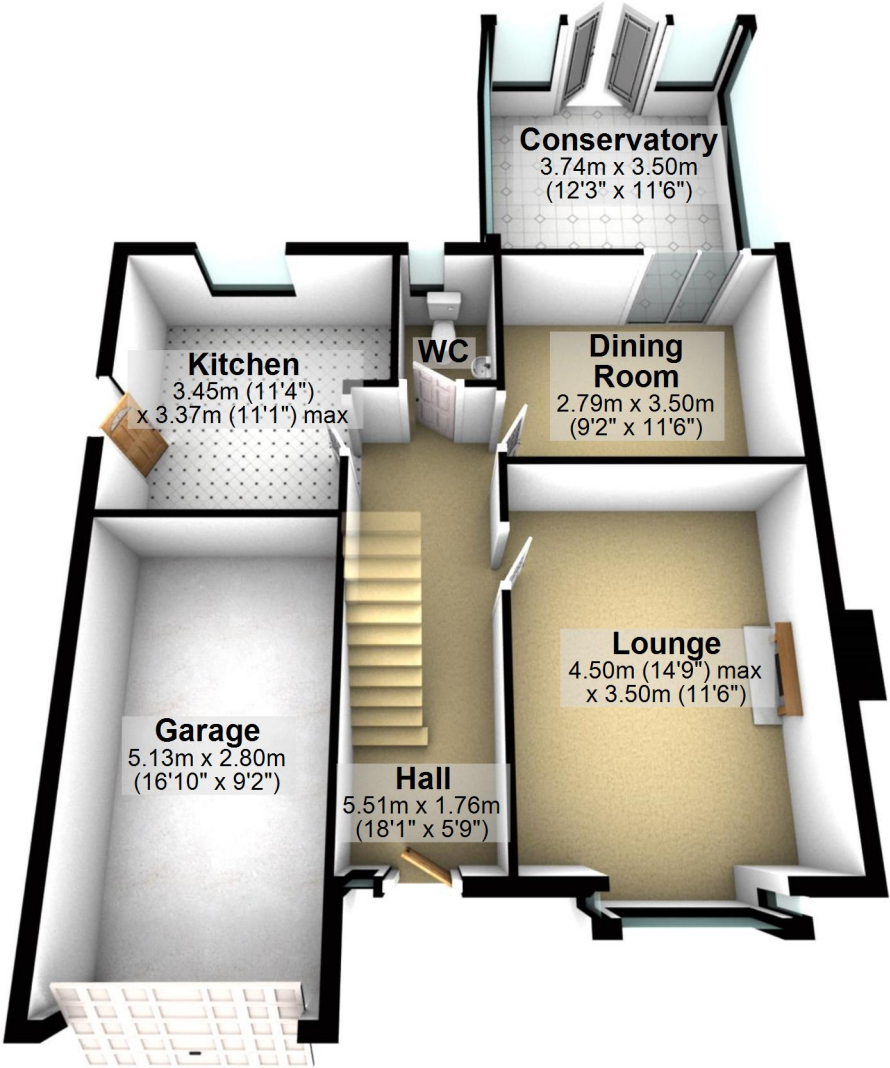

Ground Floor

Approx. 78.4 sq. metres (844.4 sq. feet)

Total area: approx. 137.7 sq. metres (1482.4 sq. feet)

For illustrative purposes only. Not to scale. All sizes are approximate.
Plan produced using PlanUp.

First Floor

Approx. 59.3 sq. metres (638.0 sq. feet)

Ground Floor

Approx. 78.4 sq. metres (844.4 sq. feet)

Total area: approx. 137.7 sq. metres (1482.4 sq. feet)

For illustrative purposes only. Not to scale. All sizes are approximate.
Plan produced using PlanUp.

First Floor

Approx. 59.3 sq. metres (638.0 sq. feet)