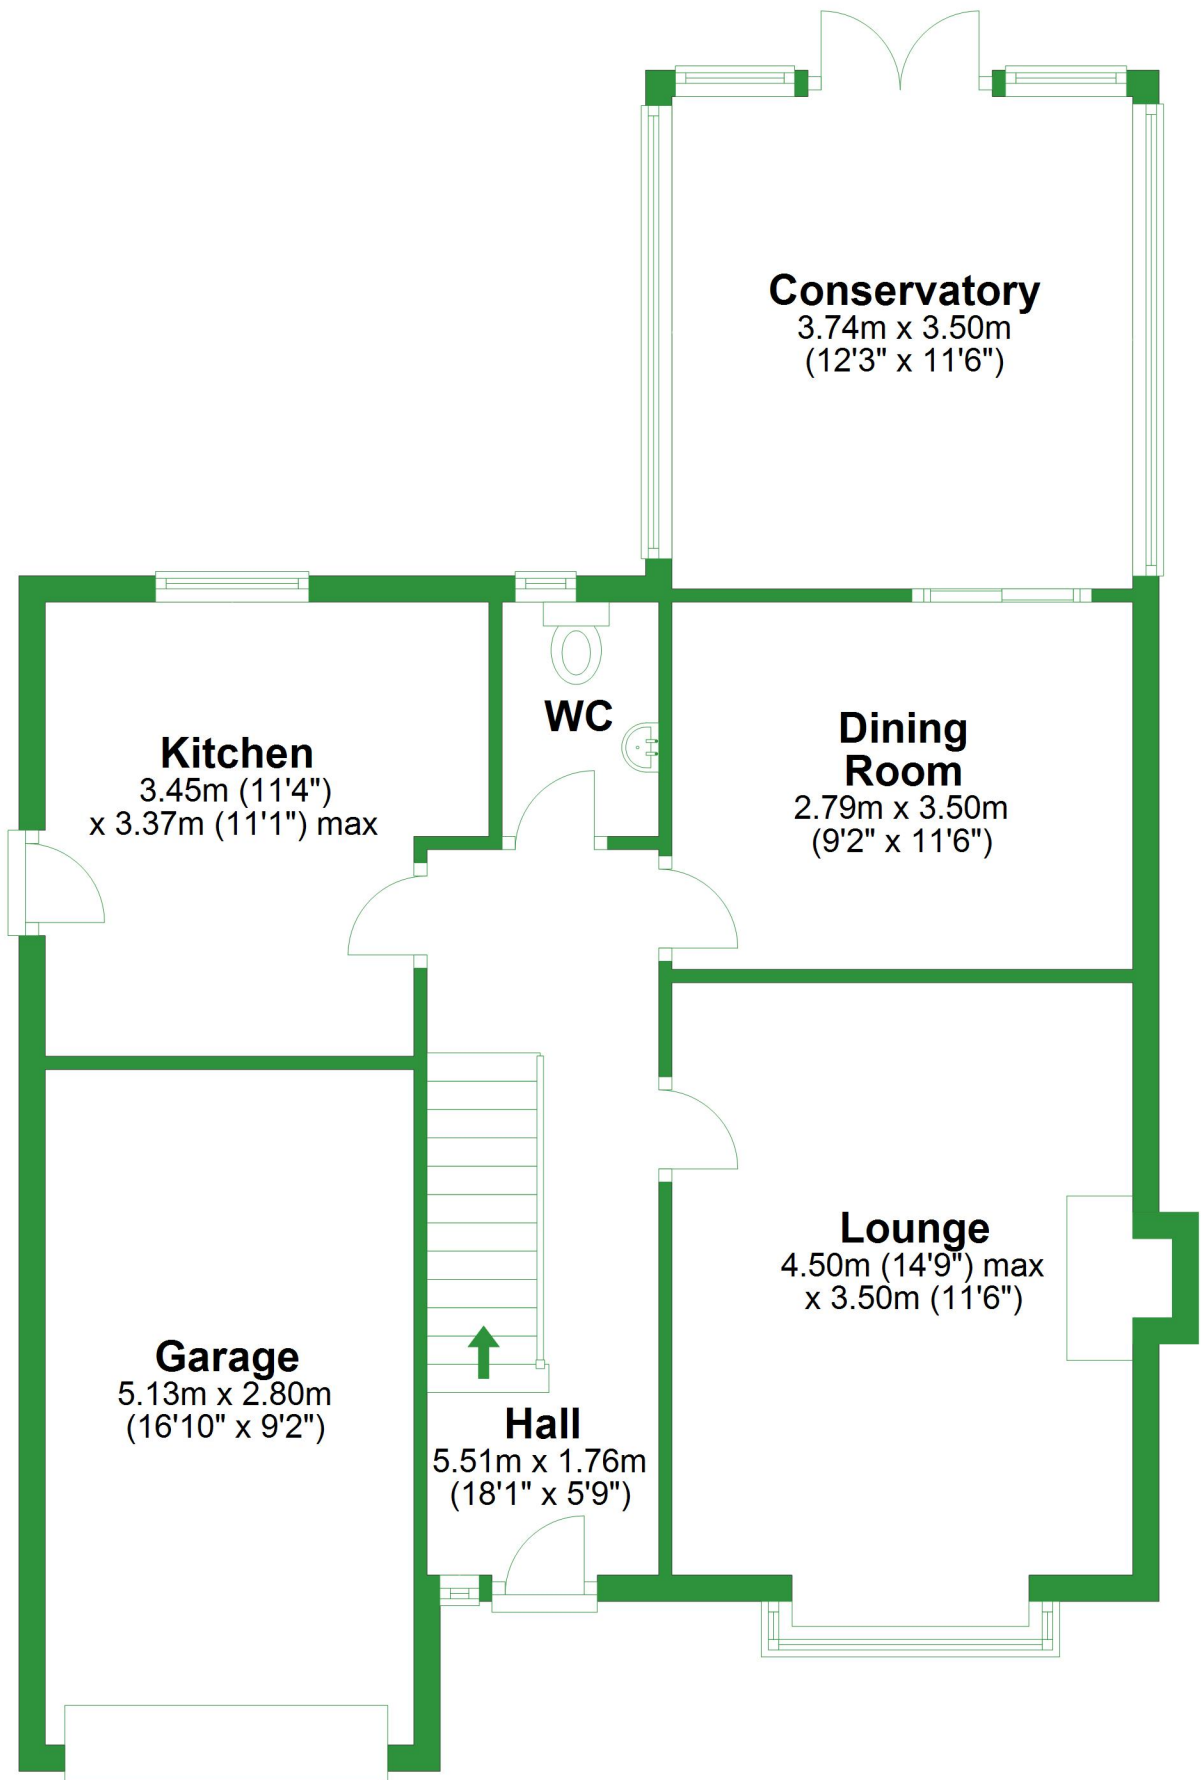

Ground Floor

Approx. 78.4 sq. metres (844.4 sq. feet)

Total area: approx. 137.7 sq. metres (1482.4 sq. feet)

For illustrative purposes only. Not to scale. All sizes are approximate.
Plan produced using PlanUp.

First Floor

Approx. 59.3 sq. metres (638.0 sq. feet)

Ground Floor

Approx. 78.4 sq. metres (844.4 sq. feet)

Total area: approx. 137.7 sq. metres (1482.4 sq. feet)

For illustrative purposes only. Not to scale. All sizes are approximate.
Plan produced using PlanUp.

First Floor

Approx. 59.3 sq. metres (638.0 sq. feet)