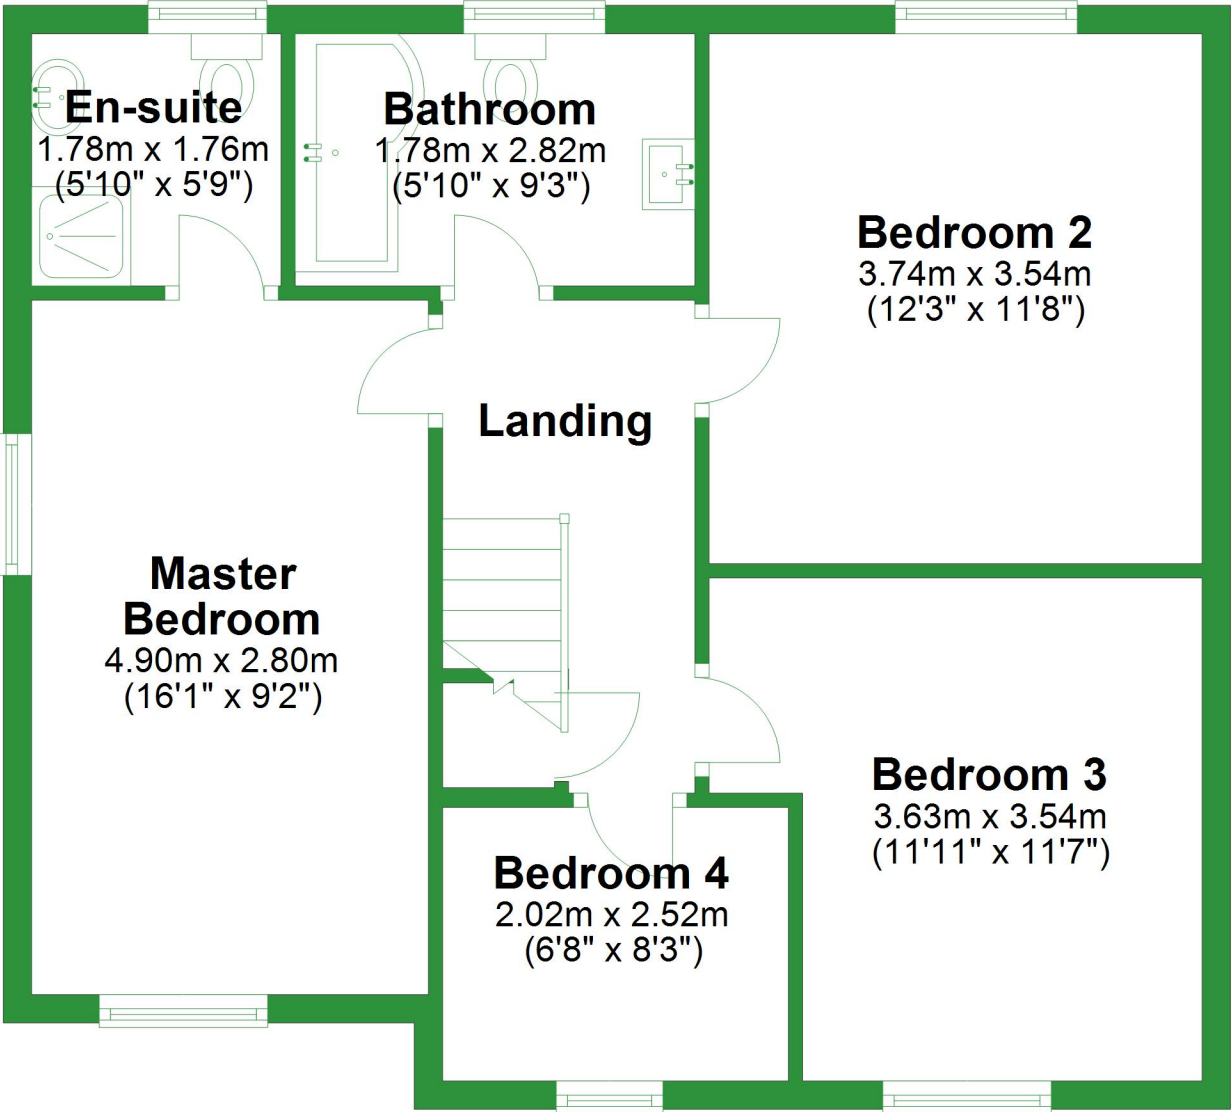

Ground Floor

Approx. 78.4 sq. metres (844.4 sq. feet)

Total area: approx. 137.7 sq. metres (1482.4 sq. feet)

For illustrative purposes only. Not to scale. All sizes are approximate.
Plan produced using PlanUp.

First Floor

Approx. 59.3 sq. metres (638.0 sq. feet)

Ground Floor

Approx. 78.4 sq. metres (844.4 sq. feet)

Total area: approx. 137.7 sq. metres (1482.4 sq. feet)

For illustrative purposes only. Not to scale. All sizes are approximate.
Plan produced using PlanUp.

First Floor

Approx. 59.3 sq. metres (638.0 sq. feet)