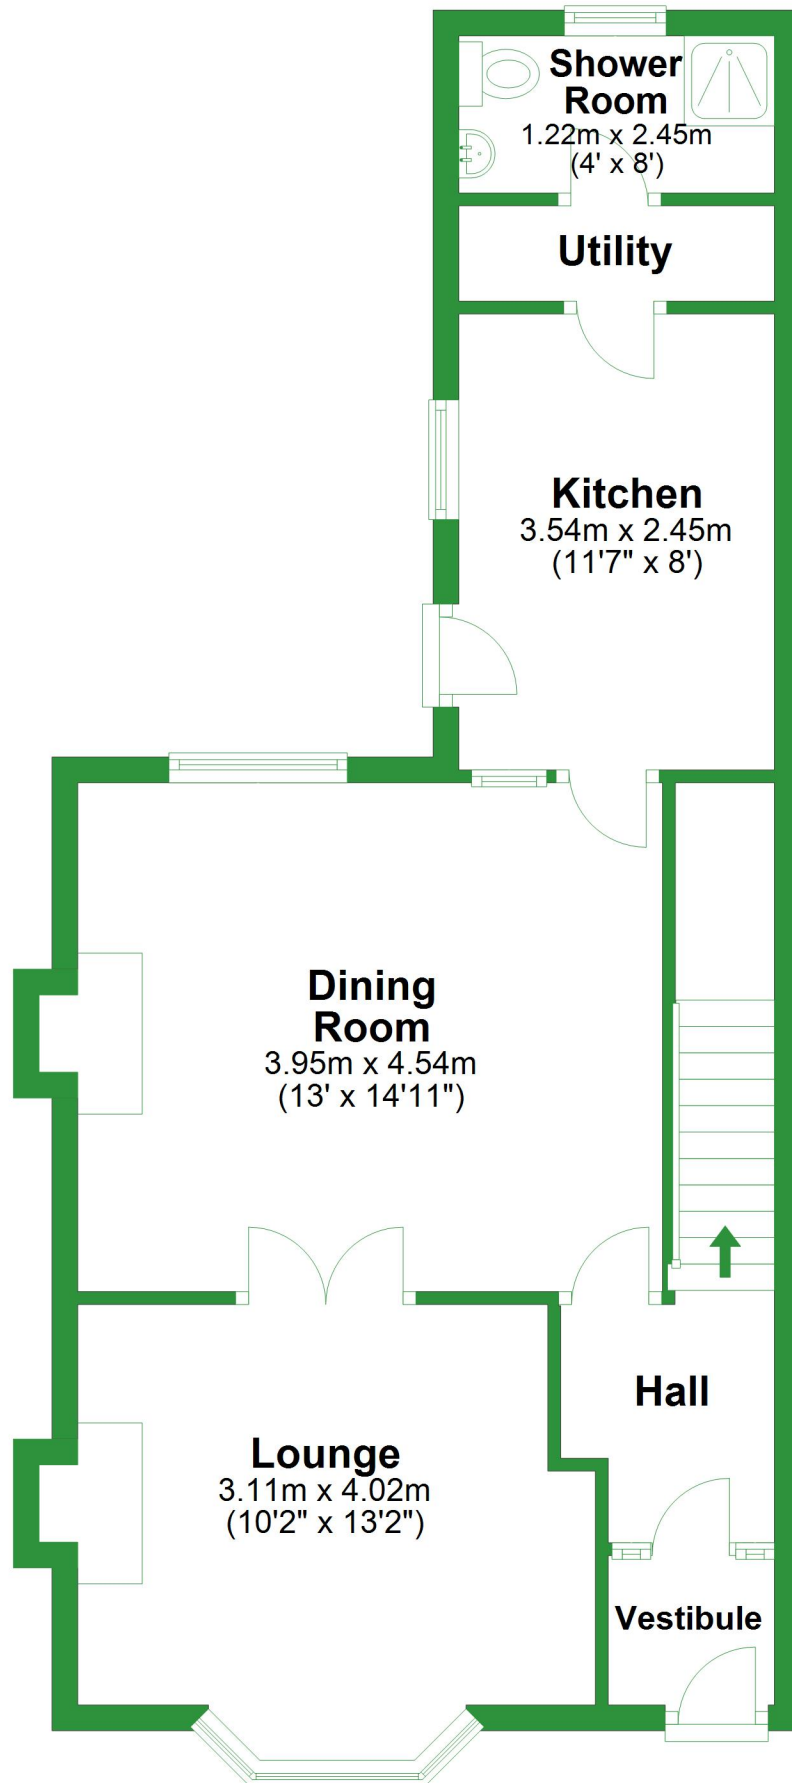

# Ground Floor

Approx. 53.2 sq. metres (572.6 sq. feet)

Total area: approx. 94.7 sq. metres (1018.9 sq. feet)

For illustrative purposes only. Not to scale. All sizes are approximate.  
Plan produced using PlanUp.

# First Floor

Approx. 41.5 sq. metres (446.3 sq. feet)

## Ground Floor

Approx. 53.2 sq. metres (572.6 sq. feet)

Total area: approx. 94.7 sq. metres (1018.9 sq. feet)

For illustrative purposes only. Not to scale. All sizes are approximate.

Plan produced using PlanUp.

## First Floor

Approx. 41.5 sq. metres (446.3 sq. feet)