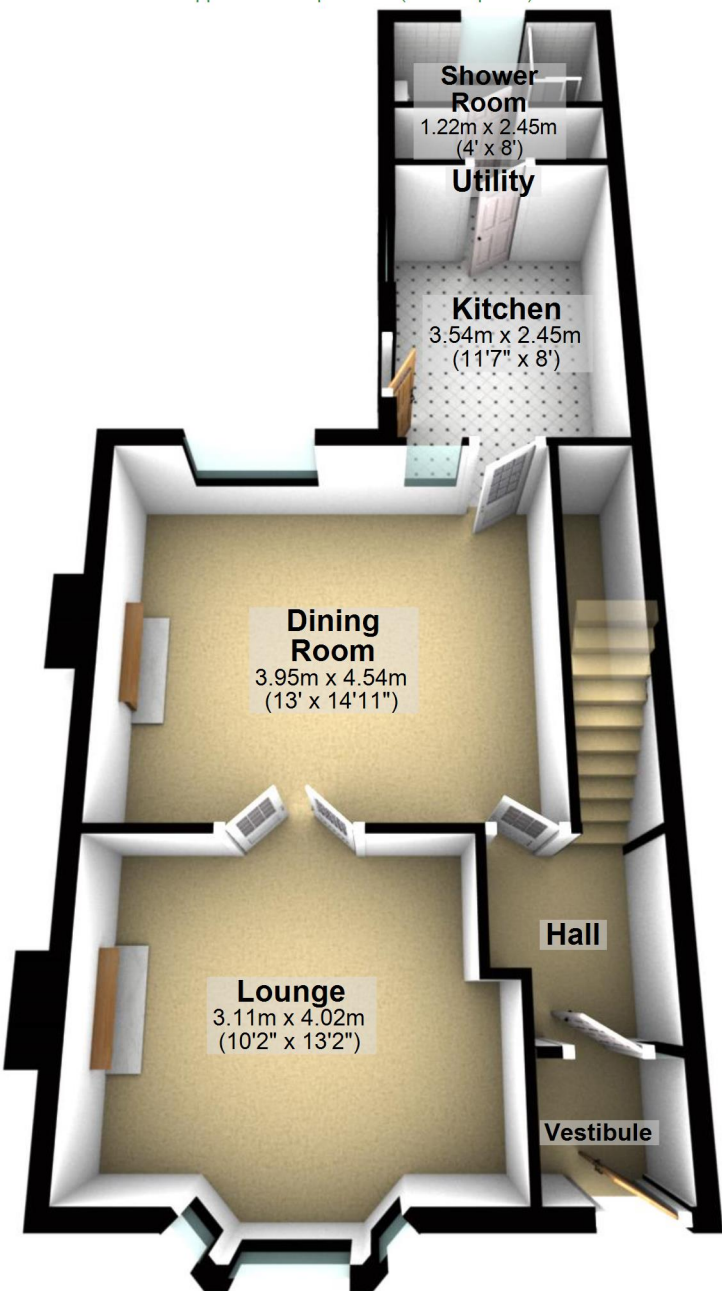

# Ground Floor

Approx. 53.2 sq. metres (572.6 sq. feet)

Total area: approx. 94.7 sq. metres (1018.9 sq. feet)

For illustrative purposes only. Not to scale. All sizes are approximate.  
Plan produced using PlanUp.

# First Floor

Approx. 41.5 sq. metres (446.3 sq. feet)

## Ground Floor

Approx. 53.2 sq. metres (572.6 sq. feet)

Total area: approx. 94.7 sq. metres (1018.9 sq. feet)

For illustrative purposes only. Not to scale. All sizes are approximate.

Plan produced using PlanUp.

## First Floor

Approx. 41.5 sq. metres (446.3 sq. feet)