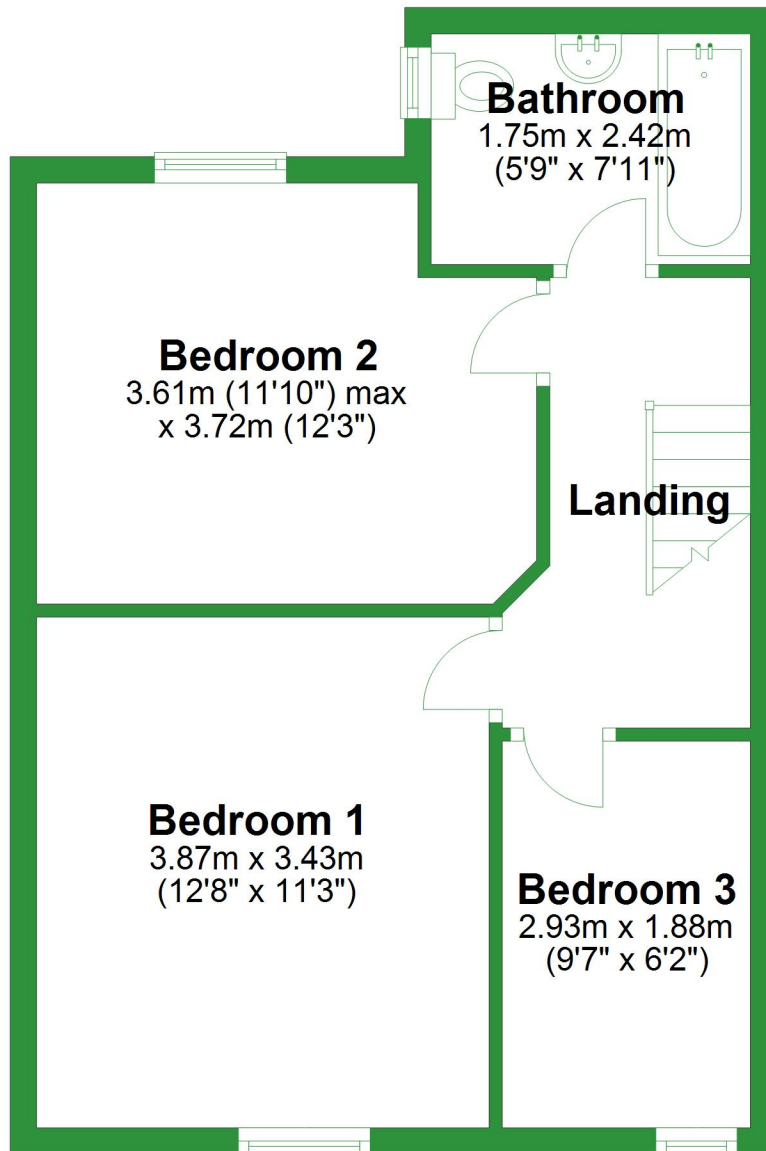

# Ground Floor

Approx. 53.2 sq. metres (572.6 sq. feet)

Total area: approx. 94.7 sq. metres (1018.9 sq. feet)

For illustrative purposes only. Not to scale. All sizes are approximate.  
Plan produced using PlanUp.

# First Floor

Approx. 41.5 sq. metres (446.3 sq. feet)

## Ground Floor

Approx. 53.2 sq. metres (572.6 sq. feet)

Total area: approx. 94.7 sq. metres (1018.9 sq. feet)

For illustrative purposes only. Not to scale. All sizes are approximate.

Plan produced using PlanUp.

## First Floor

Approx. 41.5 sq. metres (446.3 sq. feet)