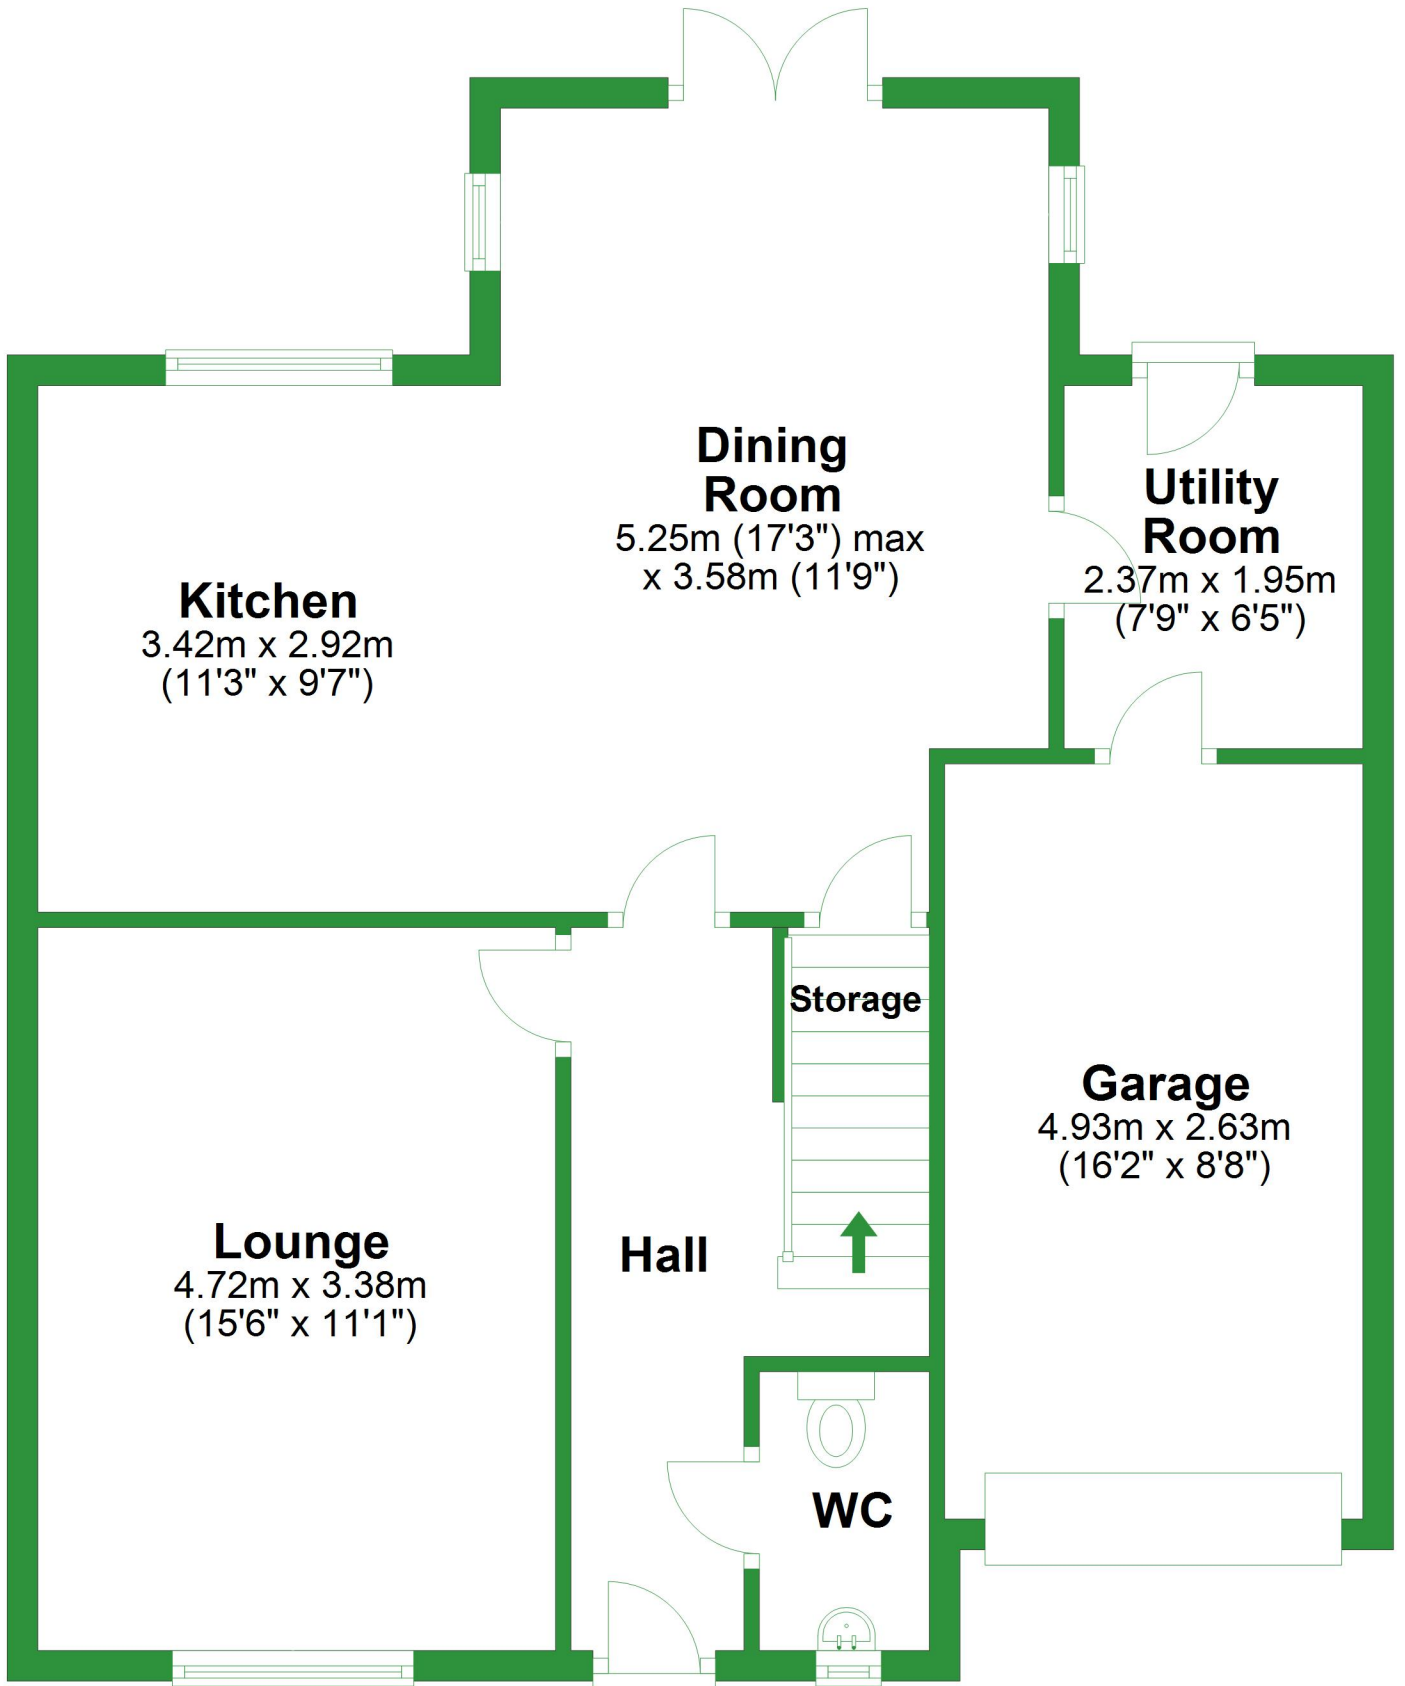

# Ground Floor

Approx. 75.4 sq. metres (811.9 sq. feet)

Total area: approx. 144.4 sq. metres (1554.5 sq. feet)

For illustrative purposes only. Not to scale. All sizes are approximate.

Plan produced using PlanUp.

# First Floor

Approx. 69.0 sq. metres (742.6 sq. feet)

## Ground Floor

Approx. 75.4 sq. metres (811.9 sq. feet)

Total area: approx. 144.4 sq. metres (1554.5 sq. feet)

For illustrative purposes only. Not to scale. All sizes are approximate.

Plan produced using PlanUp.