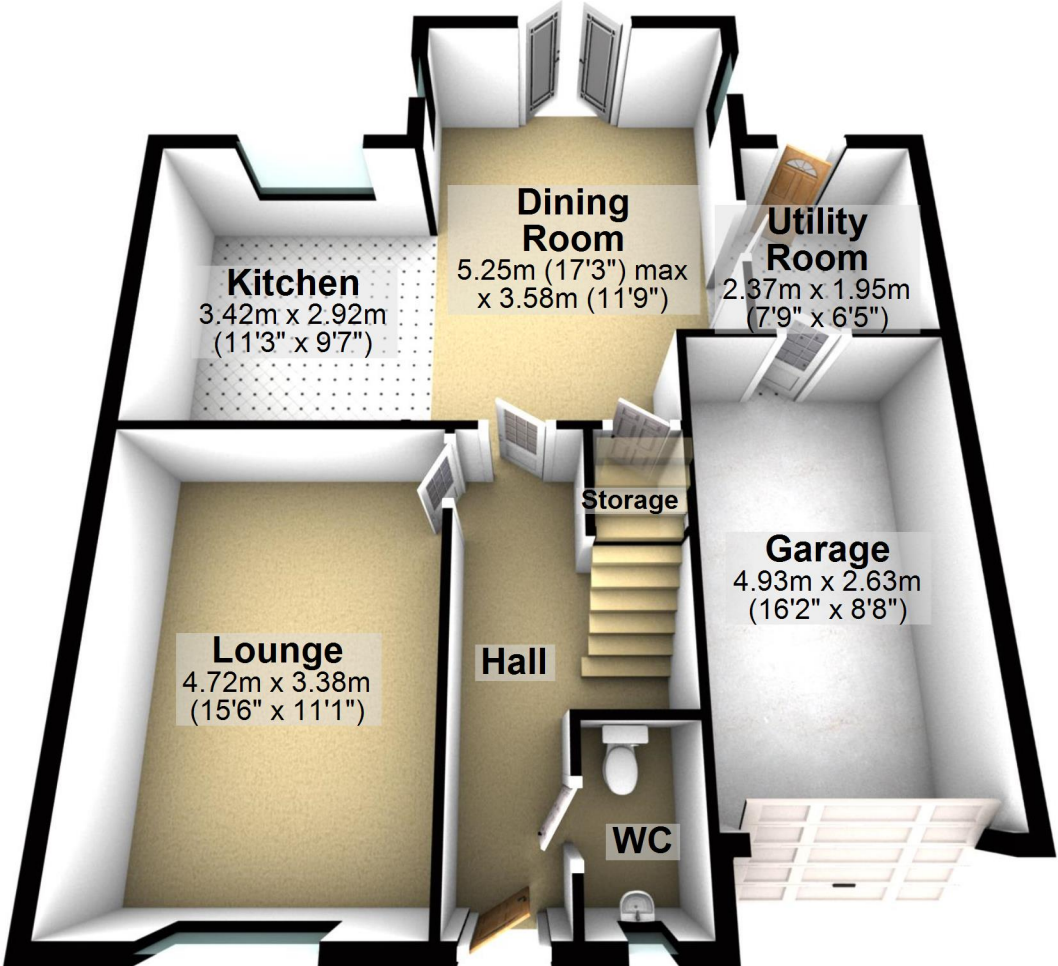

# Ground Floor

Approx. 75.4 sq. metres (811.9 sq. feet)

Total area: approx. 144.4 sq. metres (1554.5 sq. feet)

For illustrative purposes only. Not to scale. All sizes are approximate.

Plan produced using PlanUp.

# First Floor

Approx. 69.0 sq. metres (742.6 sq. feet)

## Ground Floor

Approx. 75.4 sq. metres (811.9 sq. feet)

Total area: approx. 144.4 sq. metres (1554.5 sq. feet)

For illustrative purposes only. Not to scale. All sizes are approximate.

Plan produced using PlanUp.