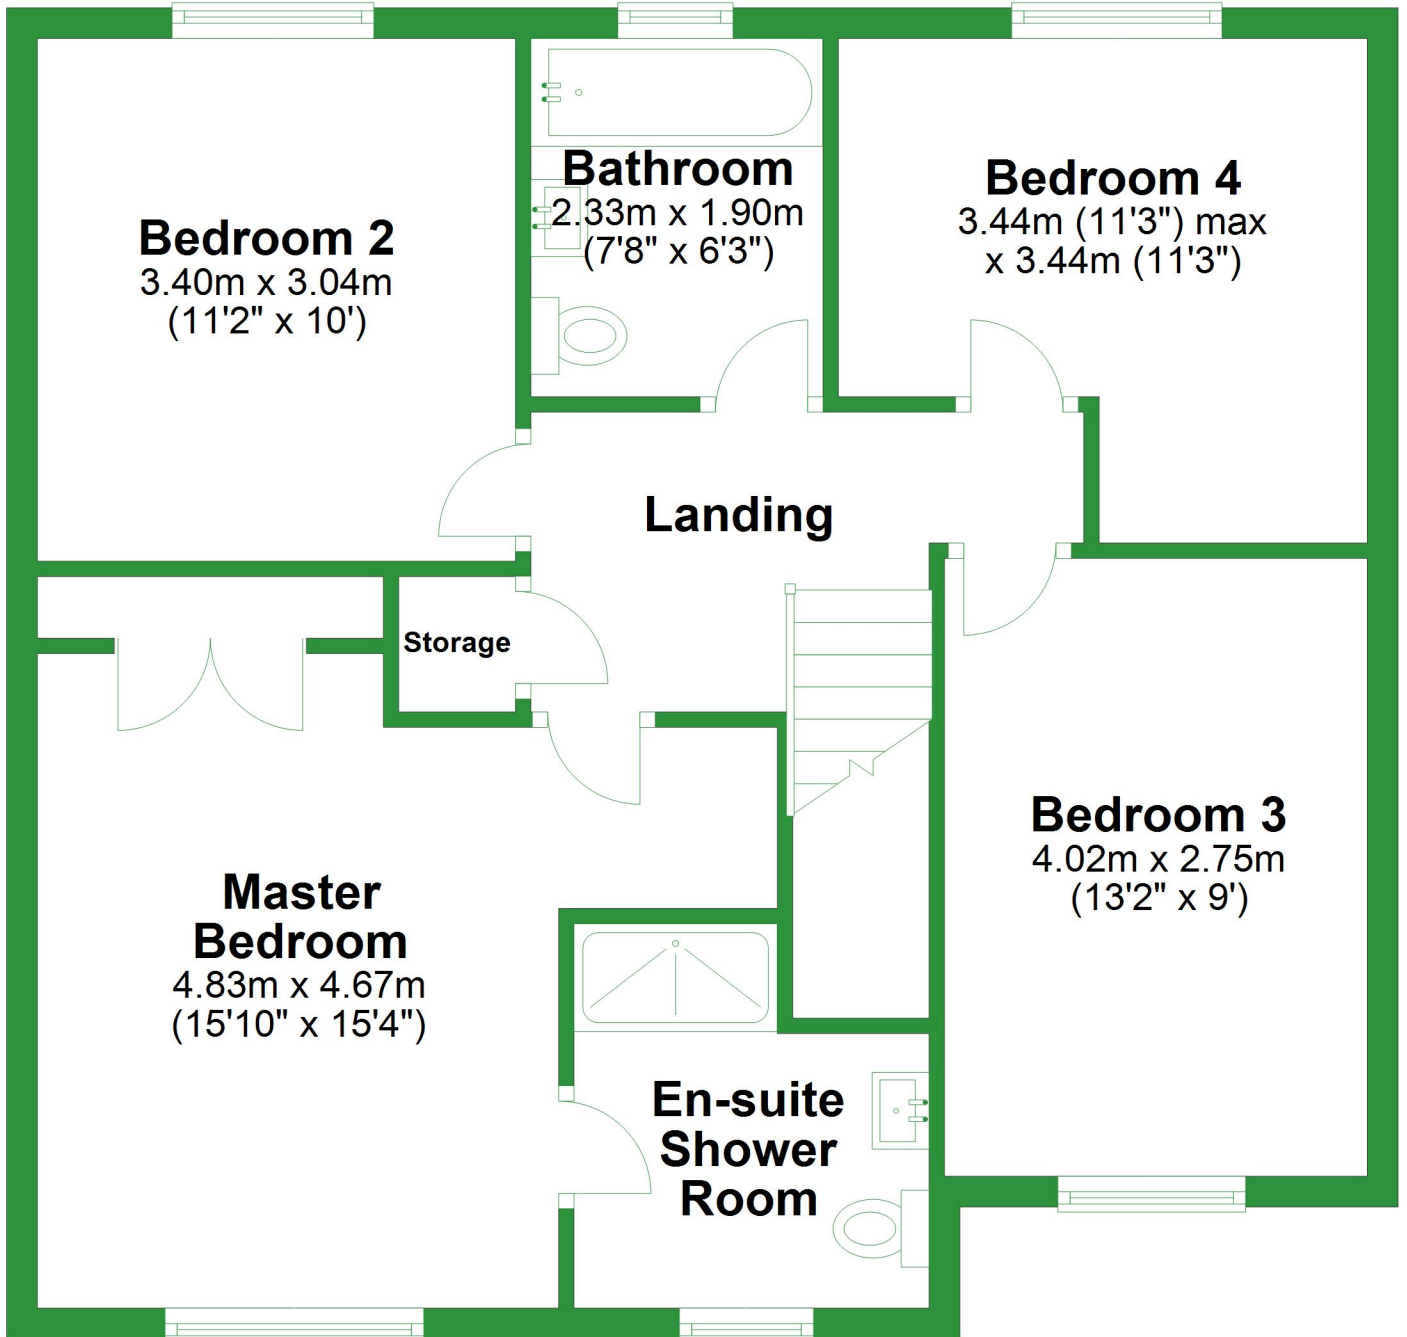

# Ground Floor

Approx. 75.4 sq. metres (811.9 sq. feet)

Total area: approx. 144.4 sq. metres (1554.5 sq. feet)

For illustrative purposes only. Not to scale. All sizes are approximate.

Plan produced using PlanUp.

# First Floor

Approx. 69.0 sq. metres (742.6 sq. feet)

## Ground Floor

Approx. 75.4 sq. metres (811.9 sq. feet)

Total area: approx. 144.4 sq. metres (1554.5 sq. feet)

For illustrative purposes only. Not to scale. All sizes are approximate.

Plan produced using PlanUp.