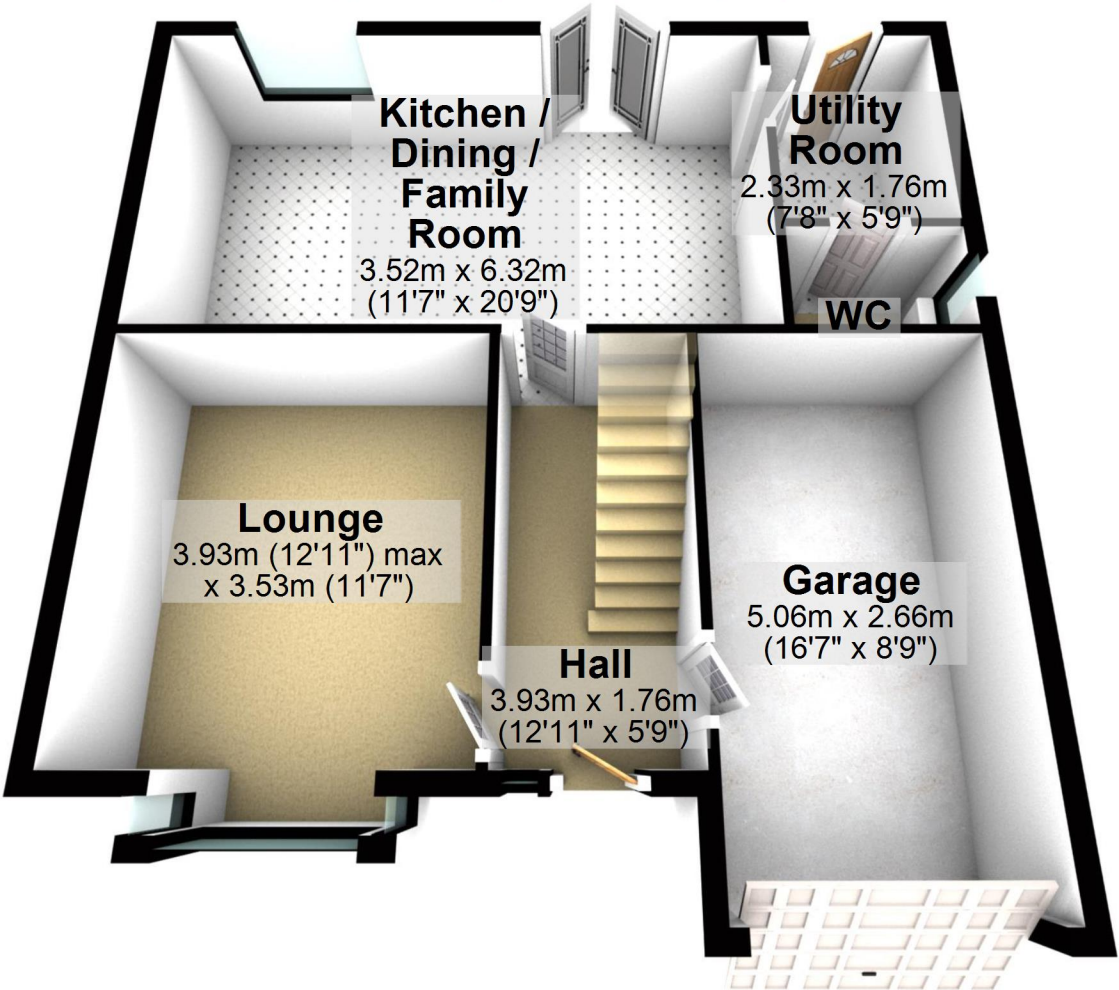

Ground Floor

Approx. 65.2 sq. metres (702.2 sq. feet)

Total area: approx. 125.3 sq. metres (1349.2 sq. feet)

For illustrative purposes only. Not to scale. All sizes are approximate.

Plan produced using PlanUp.

First Floor

Approx. 60.1 sq. metres (647.1 sq. feet)

Ground Floor

Approx. 65.2 sq. metres (702.2 sq. feet)

Total area: approx. 125.3 sq. metres (1349.2 sq. feet)

For illustrative purposes only. Not to scale. All sizes are approximate.

Plan produced using PlanUp.

First Floor

Approx. 60.1 sq. metres (647.1 sq. feet)