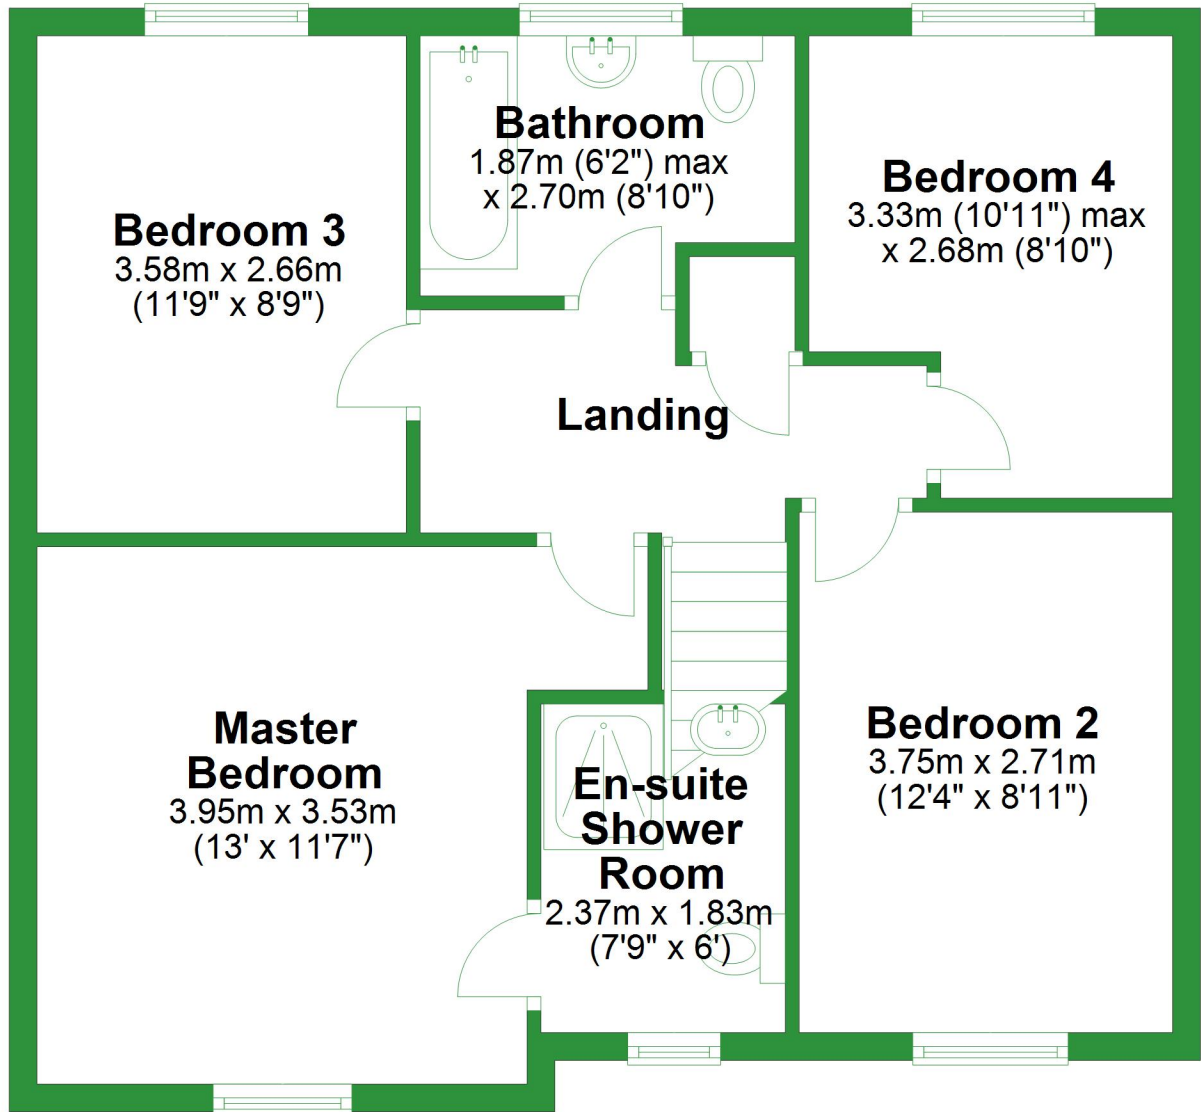

Ground Floor

Approx. 65.2 sq. metres (702.2 sq. feet)

Total area: approx. 125.3 sq. metres (1349.2 sq. feet)

For illustrative purposes only. Not to scale. All sizes are approximate.

Plan produced using PlanUp.

First Floor

Approx. 60.1 sq. metres (647.1 sq. feet)

Ground Floor

Approx. 65.2 sq. metres (702.2 sq. feet)

Total area: approx. 125.3 sq. metres (1349.2 sq. feet)

For illustrative purposes only. Not to scale. All sizes are approximate.

Plan produced using PlanUp.

First Floor

Approx. 60.1 sq. metres (647.1 sq. feet)