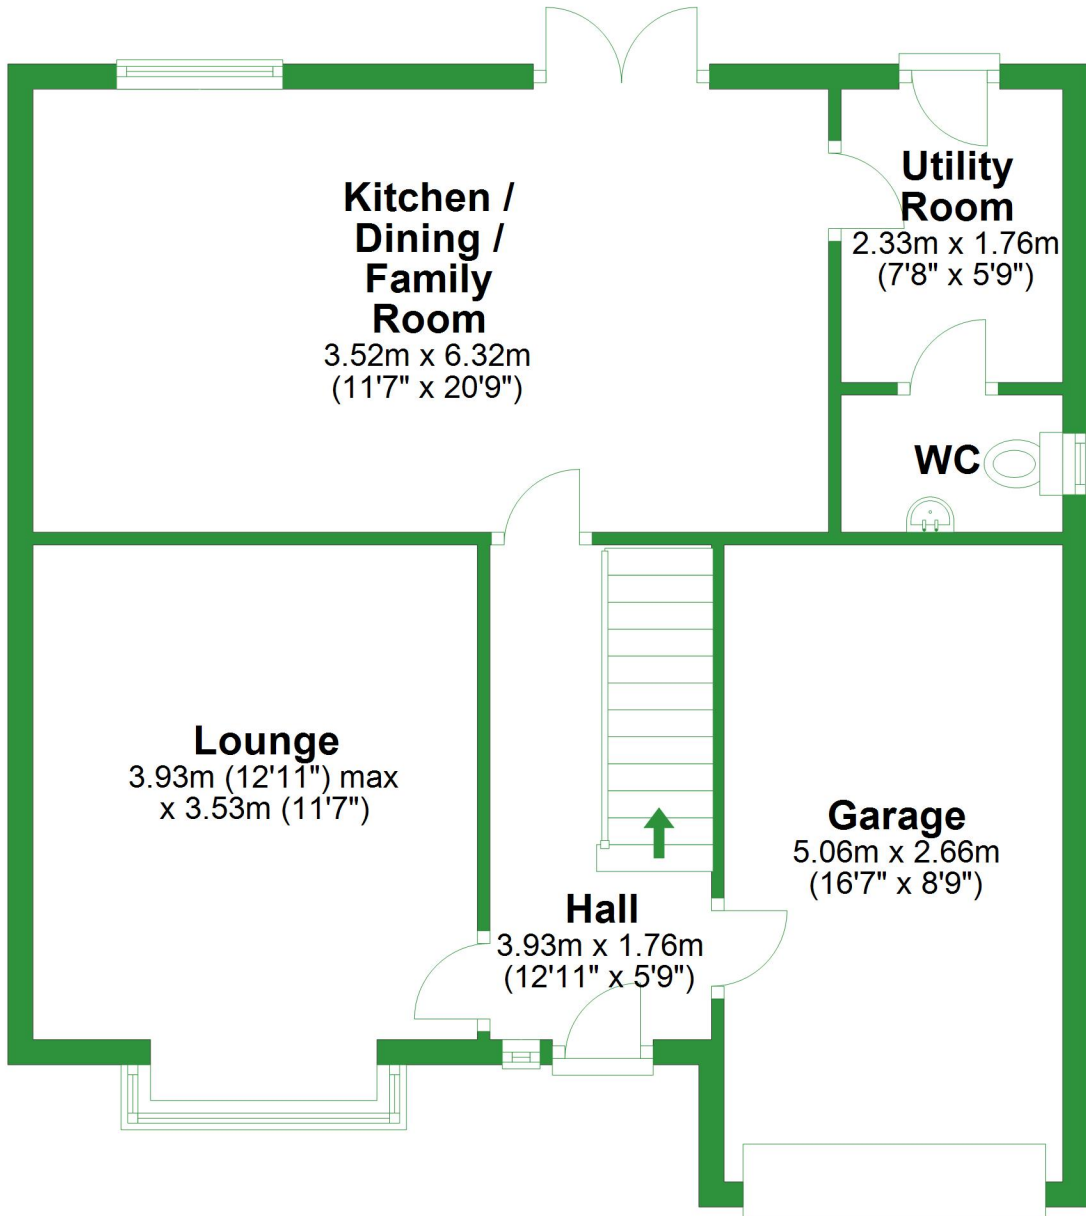

Ground Floor

Approx. 65.2 sq. metres (702.2 sq. feet)

Total area: approx. 125.3 sq. metres (1349.2 sq. feet)

For illustrative purposes only. Not to scale. All sizes are approximate.

Plan produced using PlanUp.

First Floor

Approx. 60.1 sq. metres (647.1 sq. feet)

Ground Floor

Approx. 65.2 sq. metres (702.2 sq. feet)

Total area: approx. 125.3 sq. metres (1349.2 sq. feet)

For illustrative purposes only. Not to scale. All sizes are approximate.

Plan produced using PlanUp.

First Floor

Approx. 60.1 sq. metres (647.1 sq. feet)