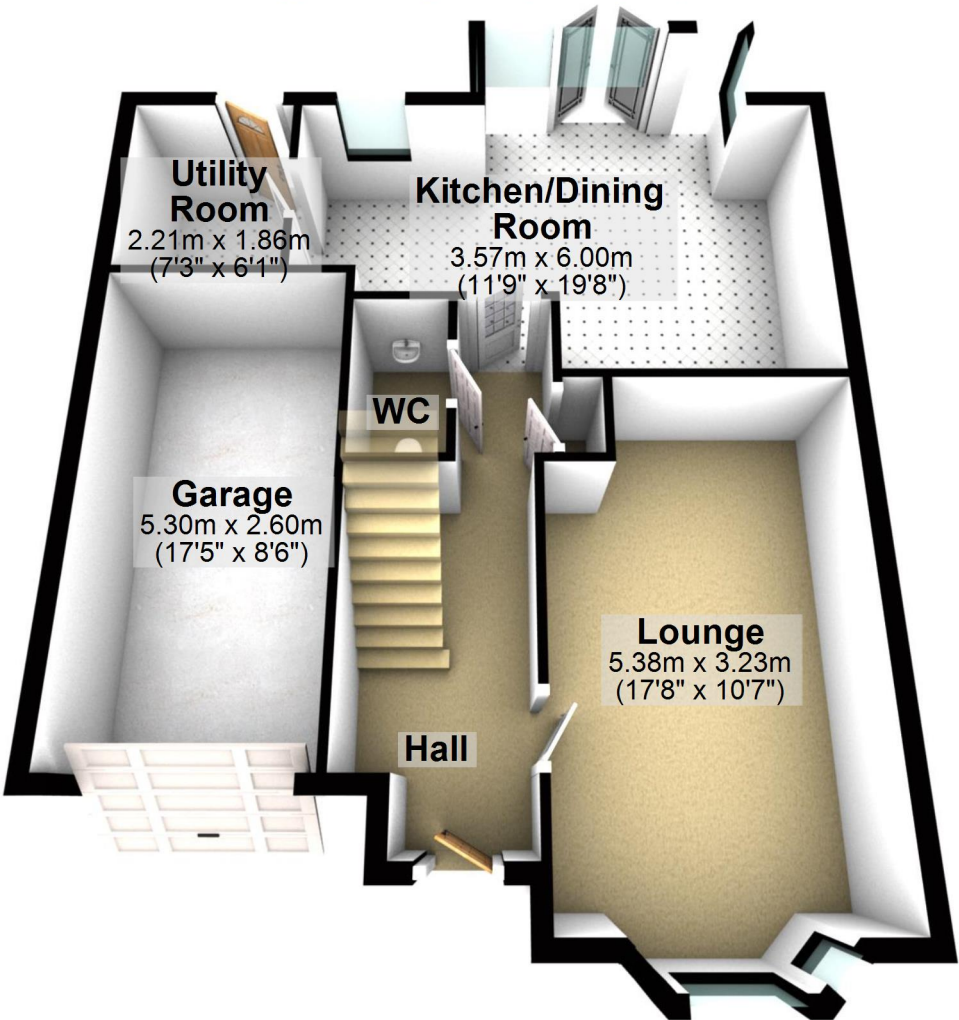

Ground Floor

Approx. 66.6 sq. metres (716.4 sq. feet)

Total area: approx. 131.5 sq. metres (1415.9 sq. feet)

For illustrative purposes only. Not to scale. All sizes are approximate.

Plan produced using PlanUp.

First Floor

Approx. 65.0 sq. metres (699.5 sq. feet)

Ground Floor

Approx. 66.6 sq. metres (716.4 sq. feet)

Total area: approx. 131.5 sq. metres (1415.9 sq. feet)

For illustrative purposes only. Not to scale. All sizes are approximate.

Plan produced using PlanUp.

First Floor

Approx. 65.0 sq. metres (699.5 sq. feet)