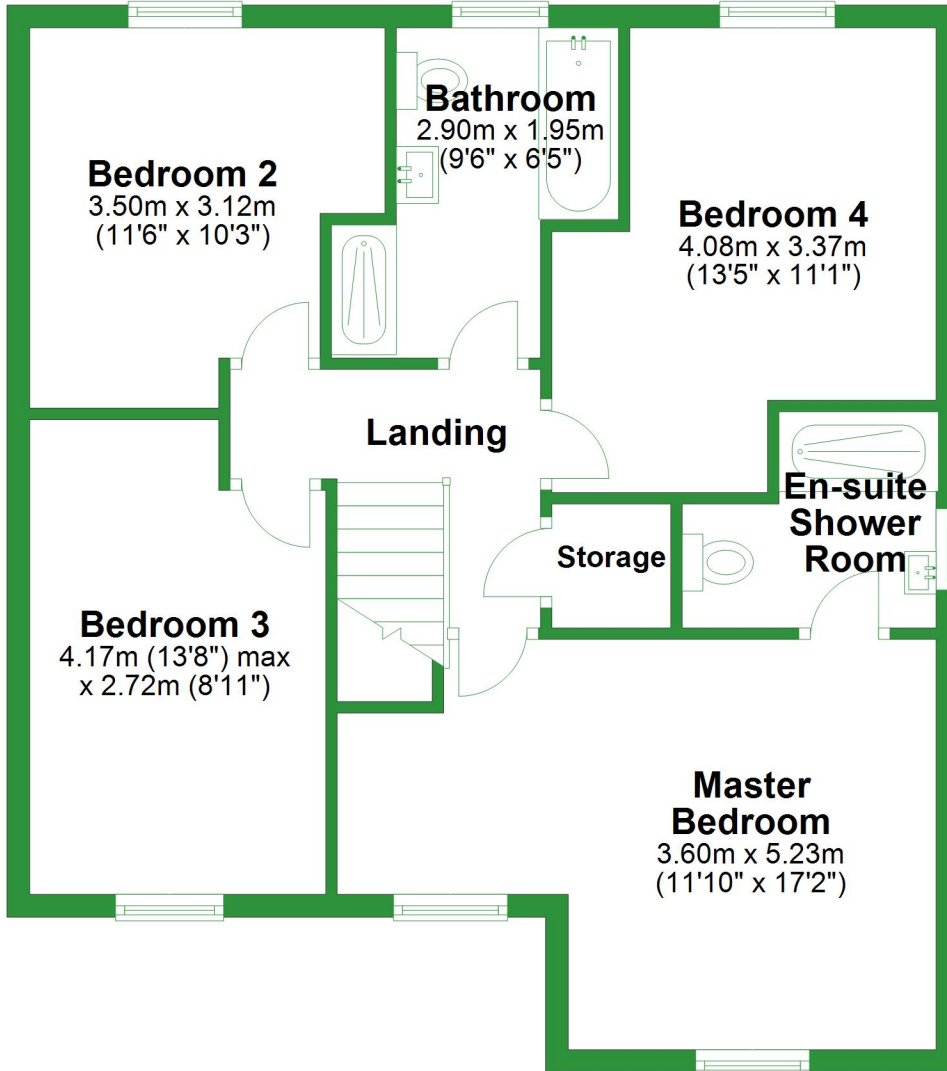

Ground Floor

Approx. 66.6 sq. metres (716.4 sq. feet)

Total area: approx. 131.5 sq. metres (1415.9 sq. feet)

For illustrative purposes only. Not to scale. All sizes are approximate.

Plan produced using PlanUp.

First Floor

Approx. 65.0 sq. metres (699.5 sq. feet)

Ground Floor

Approx. 66.6 sq. metres (716.4 sq. feet)

Total area: approx. 131.5 sq. metres (1415.9 sq. feet)

For illustrative purposes only. Not to scale. All sizes are approximate.

Plan produced using PlanUp.

First Floor

Approx. 65.0 sq. metres (699.5 sq. feet)