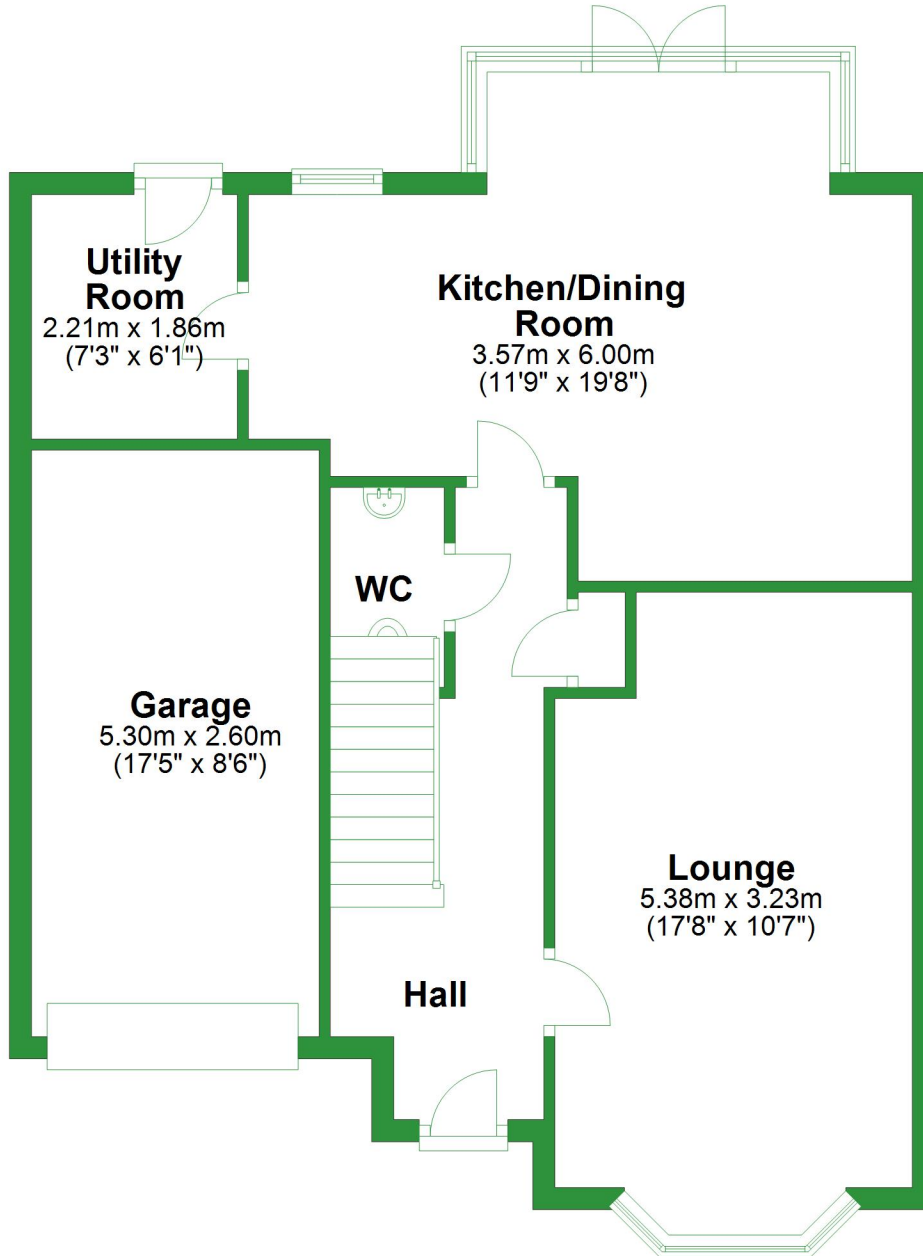

Ground Floor

Approx. 66.6 sq. metres (716.4 sq. feet)

Total area: approx. 131.5 sq. metres (1415.9 sq. feet)

For illustrative purposes only. Not to scale. All sizes are approximate.

Plan produced using PlanUp.

First Floor

Approx. 65.0 sq. metres (699.5 sq. feet)

Ground Floor

Approx. 66.6 sq. metres (716.4 sq. feet)

Total area: approx. 131.5 sq. metres (1415.9 sq. feet)

For illustrative purposes only. Not to scale. All sizes are approximate.

Plan produced using PlanUp.

First Floor

Approx. 65.0 sq. metres (699.5 sq. feet)