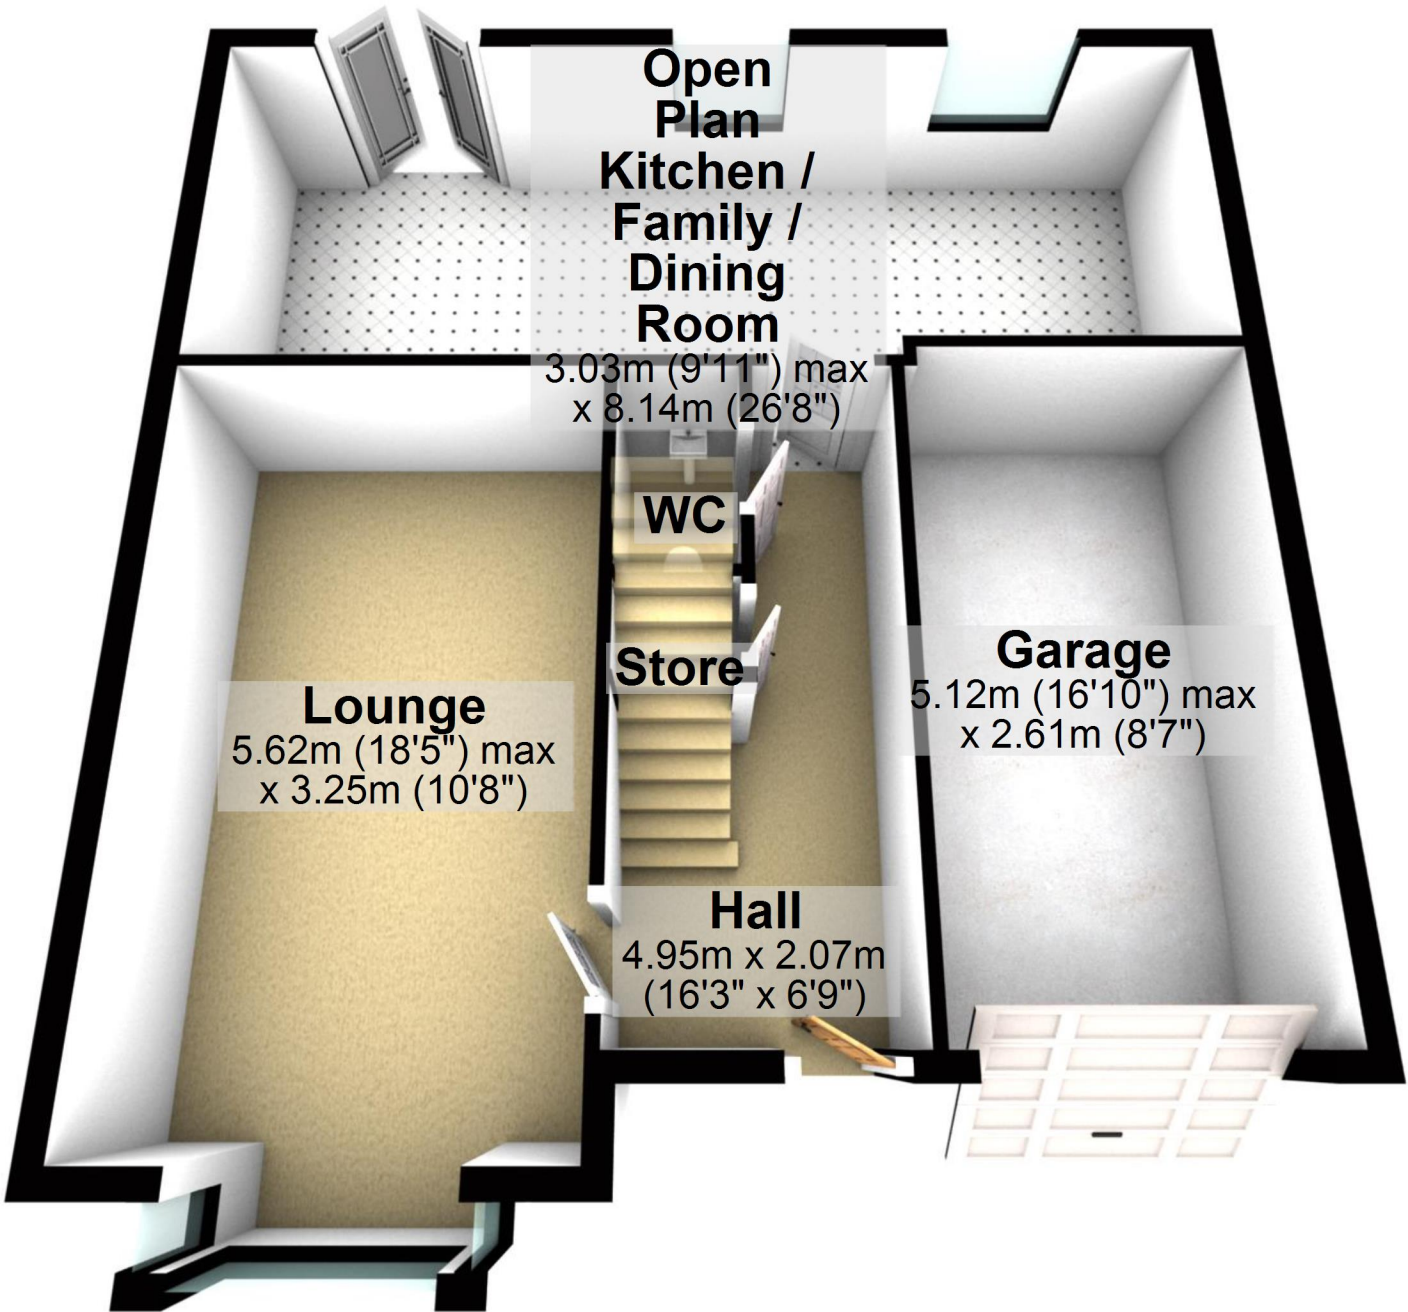

Ground Floor

Approx. 68.5 sq. metres (737.0 sq. feet)

Total area: approx. 136.4 sq. metres (1467.8 sq. feet)

For illustrative purposes only. Not to scale. All sizes are approximate.

Plan produced using PlanUp.

First Floor

Approx. 67.9 sq. metres (730.7 sq. feet)

Ground Floor

Approx. 68.5 sq. metres (737.0 sq. feet)

Total area: approx. 136.4 sq. metres (1467.8 sq. feet)

For illustrative purposes only. Not to scale. All sizes are approximate.

Plan produced using PlanUp.

First Floor

Approx. 67.9 sq. metres (730.7 sq. feet)