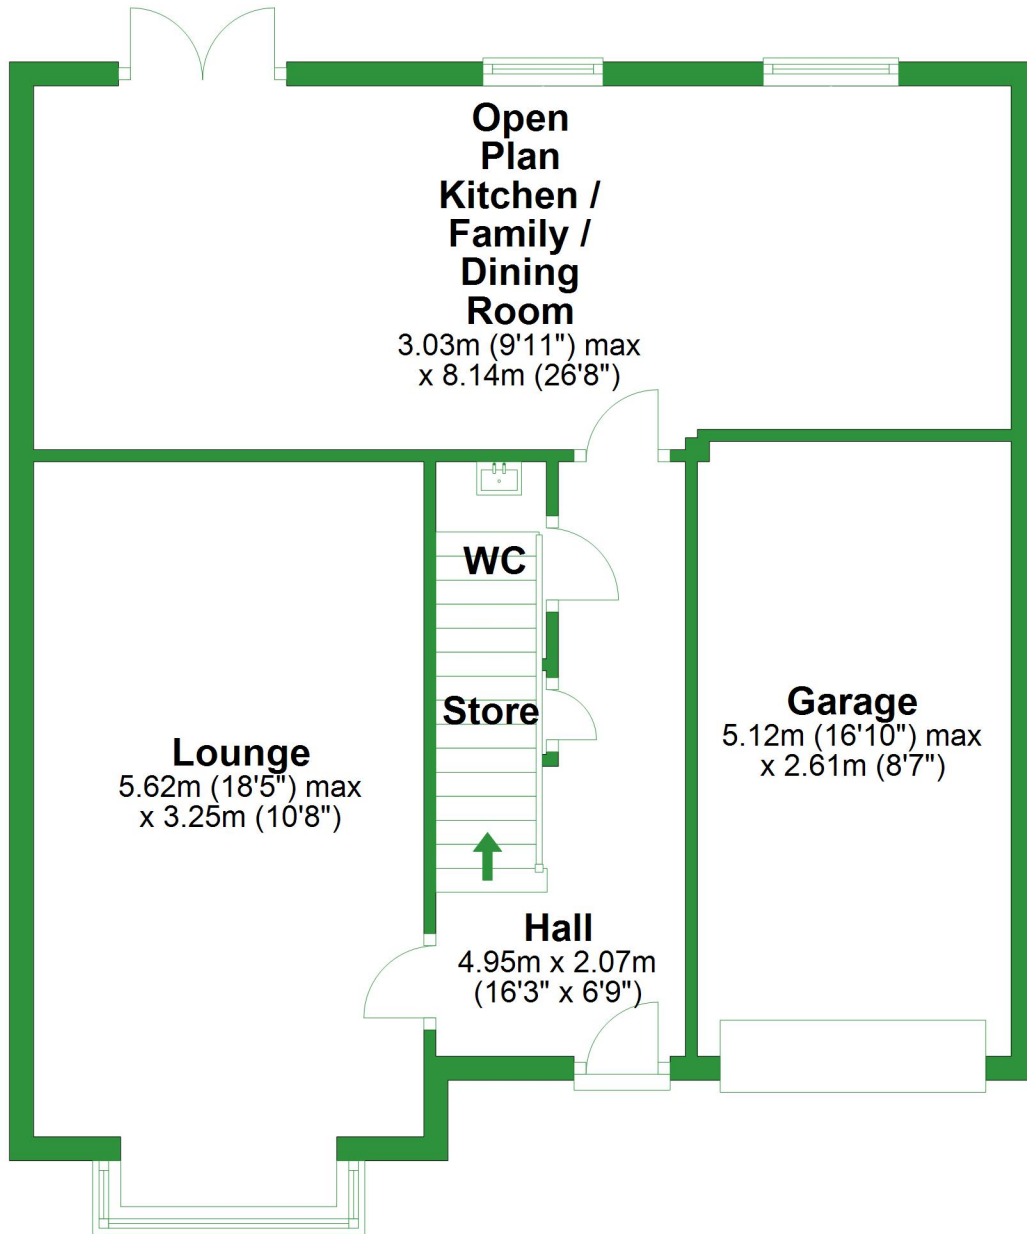

Ground Floor

Approx. 68.5 sq. metres (737.0 sq. feet)

Total area: approx. 136.4 sq. metres (1467.8 sq. feet)

For illustrative purposes only. Not to scale. All sizes are approximate.

Plan produced using PlanUp.

First Floor

Approx. 67.9 sq. metres (730.7 sq. feet)

Ground Floor

Approx. 68.5 sq. metres (737.0 sq. feet)

Total area: approx. 136.4 sq. metres (1467.8 sq. feet)

For illustrative purposes only. Not to scale. All sizes are approximate.

Plan produced using PlanUp.

First Floor

Approx. 67.9 sq. metres (730.7 sq. feet)