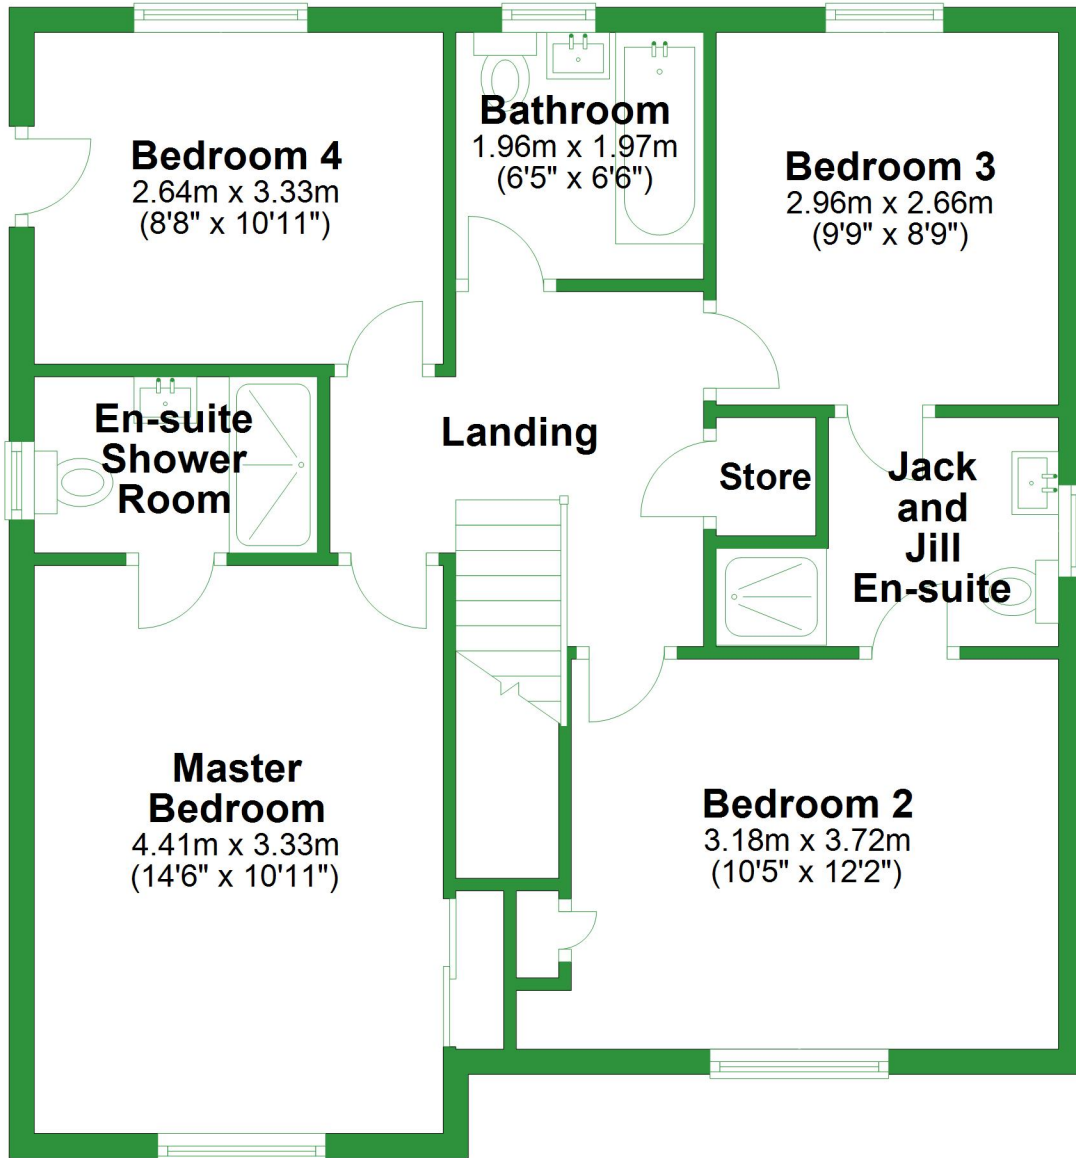

Ground Floor

Approx. 68.5 sq. metres (737.0 sq. feet)

Total area: approx. 136.4 sq. metres (1467.8 sq. feet)

For illustrative purposes only. Not to scale. All sizes are approximate.

Plan produced using PlanUp.

First Floor

Approx. 67.9 sq. metres (730.7 sq. feet)

Ground Floor

Approx. 68.5 sq. metres (737.0 sq. feet)

Total area: approx. 136.4 sq. metres (1467.8 sq. feet)

For illustrative purposes only. Not to scale. All sizes are approximate.

Plan produced using PlanUp.

First Floor

Approx. 67.9 sq. metres (730.7 sq. feet)