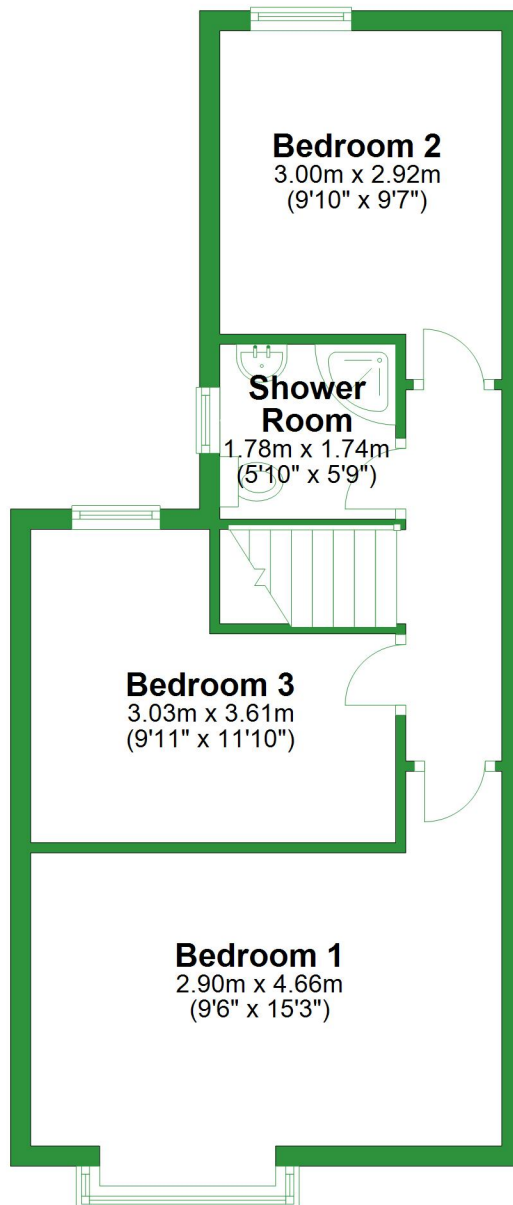

Ground Floor

Approx. 81.6 sq. metres (878.6 sq. feet)

Total area: approx. 124.2 sq. metres (1337.1 sq. feet)

For illustrative purposes only. Not to scale. All sizes are approximate.
Plan produced using PlanUp.

First Floor

Approx. 42.6 sq. metres (458.6 sq. feet)

Ground Floor

Approx. 81.6 sq. metres (878.6 sq. feet)

Total area: approx. 124.2 sq. metres (1337.1 sq. feet)

For illustrative purposes only. Not to scale. All sizes are approximate.

Plan produced using PlanUp.

First Floor

Approx. 42.6 sq. metres (458.6 sq. feet)