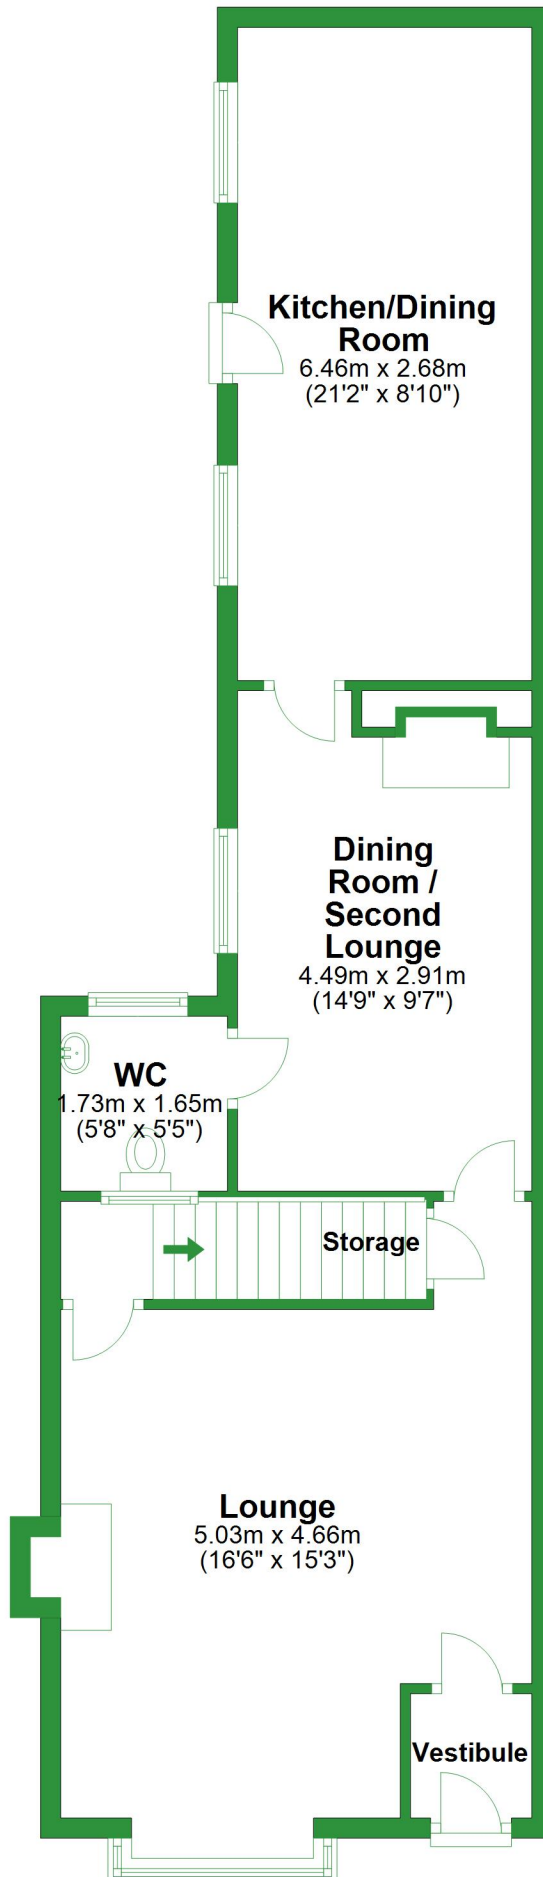

Ground Floor

Approx. 81.6 sq. metres (878.6 sq. feet)

Total area: approx. 124.2 sq. metres (1337.1 sq. feet)

For illustrative purposes only. Not to scale. All sizes are approximate.
Plan produced using PlanUp.

First Floor

Approx. 42.6 sq. metres (458.6 sq. feet)

Ground Floor

Approx. 81.6 sq. metres (878.6 sq. feet)

Total area: approx. 124.2 sq. metres (1337.1 sq. feet)

For illustrative purposes only. Not to scale. All sizes are approximate.

Plan produced using PlanUp.

First Floor

Approx. 42.6 sq. metres (458.6 sq. feet)