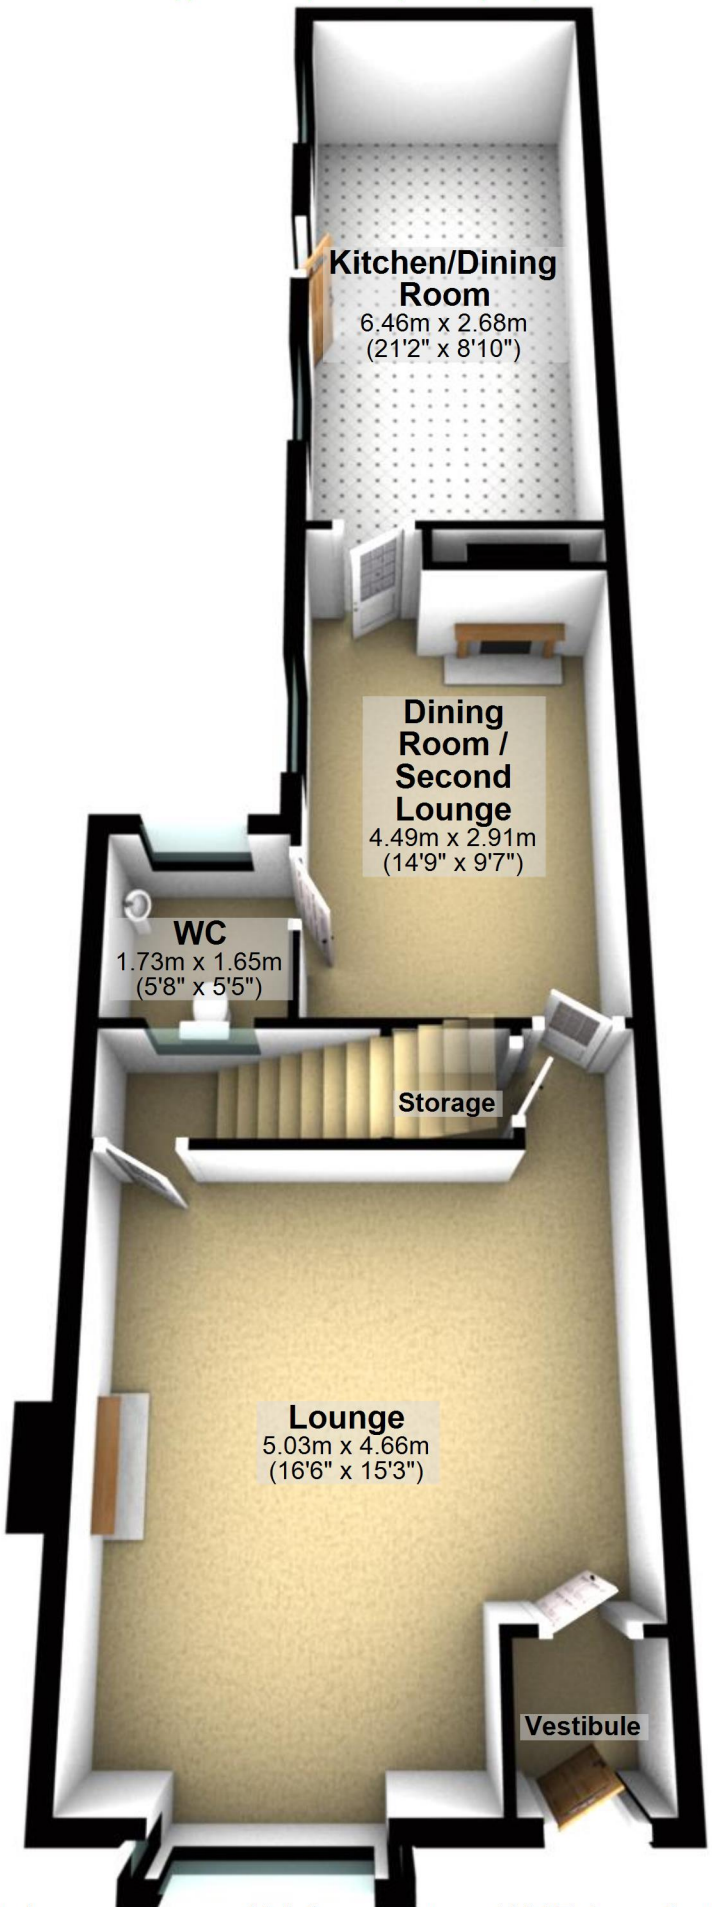

Ground Floor

Approx. 81.6 sq. metres (878.6 sq. feet)

Total area: approx. 124.2 sq. metres (1337.1 sq. feet)

For illustrative purposes only. Not to scale. All sizes are approximate.
Plan produced using PlanUp.

First Floor

Approx. 42.6 sq. metres (458.6 sq. feet)

Ground Floor

Approx. 81.6 sq. metres (878.6 sq. feet)

Total area: approx. 124.2 sq. metres (1337.1 sq. feet)

For illustrative purposes only. Not to scale. All sizes are approximate.

Plan produced using PlanUp.

First Floor

Approx. 42.6 sq. metres (458.6 sq. feet)