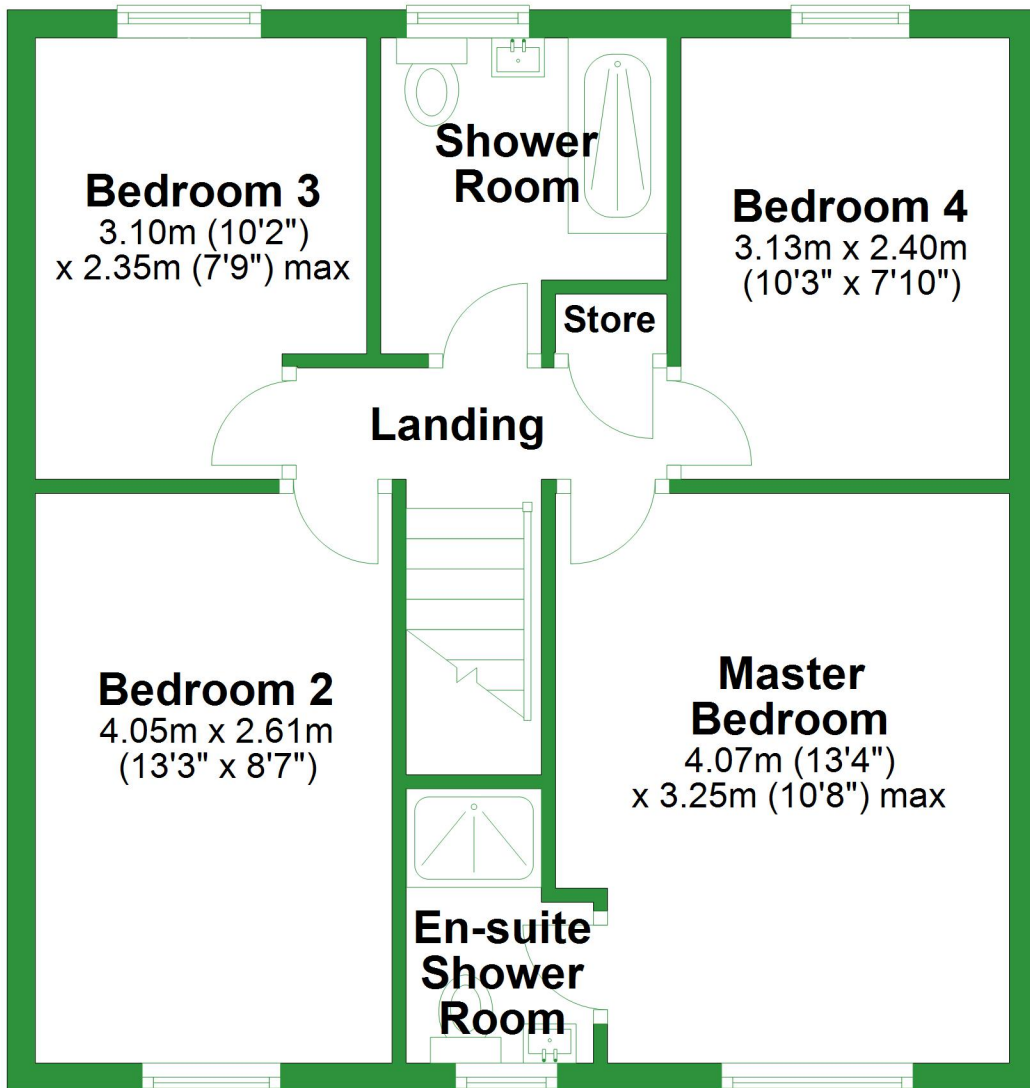

# Ground Floor

Approx. 70.4 sq. metres (758.0 sq. feet)

Total area: approx. 121.2 sq. metres (1304.2 sq. feet)

For illustrative purposes only. Not to scale. All sizes are approximate.  
Plan produced using PlanUp.

# First Floor

Approx. 50.7 sq. metres (546.2 sq. feet)

## Ground Floor

Approx. 70.4 sq. metres (758.0 sq. feet)

Total area: approx. 121.2 sq. metres (1304.2 sq. feet)

For illustrative purposes only. Not to scale. All sizes are approximate.

Plan produced using PlanUp.

## First Floor

Approx. 50.7 sq. metres (546.2 sq. feet)