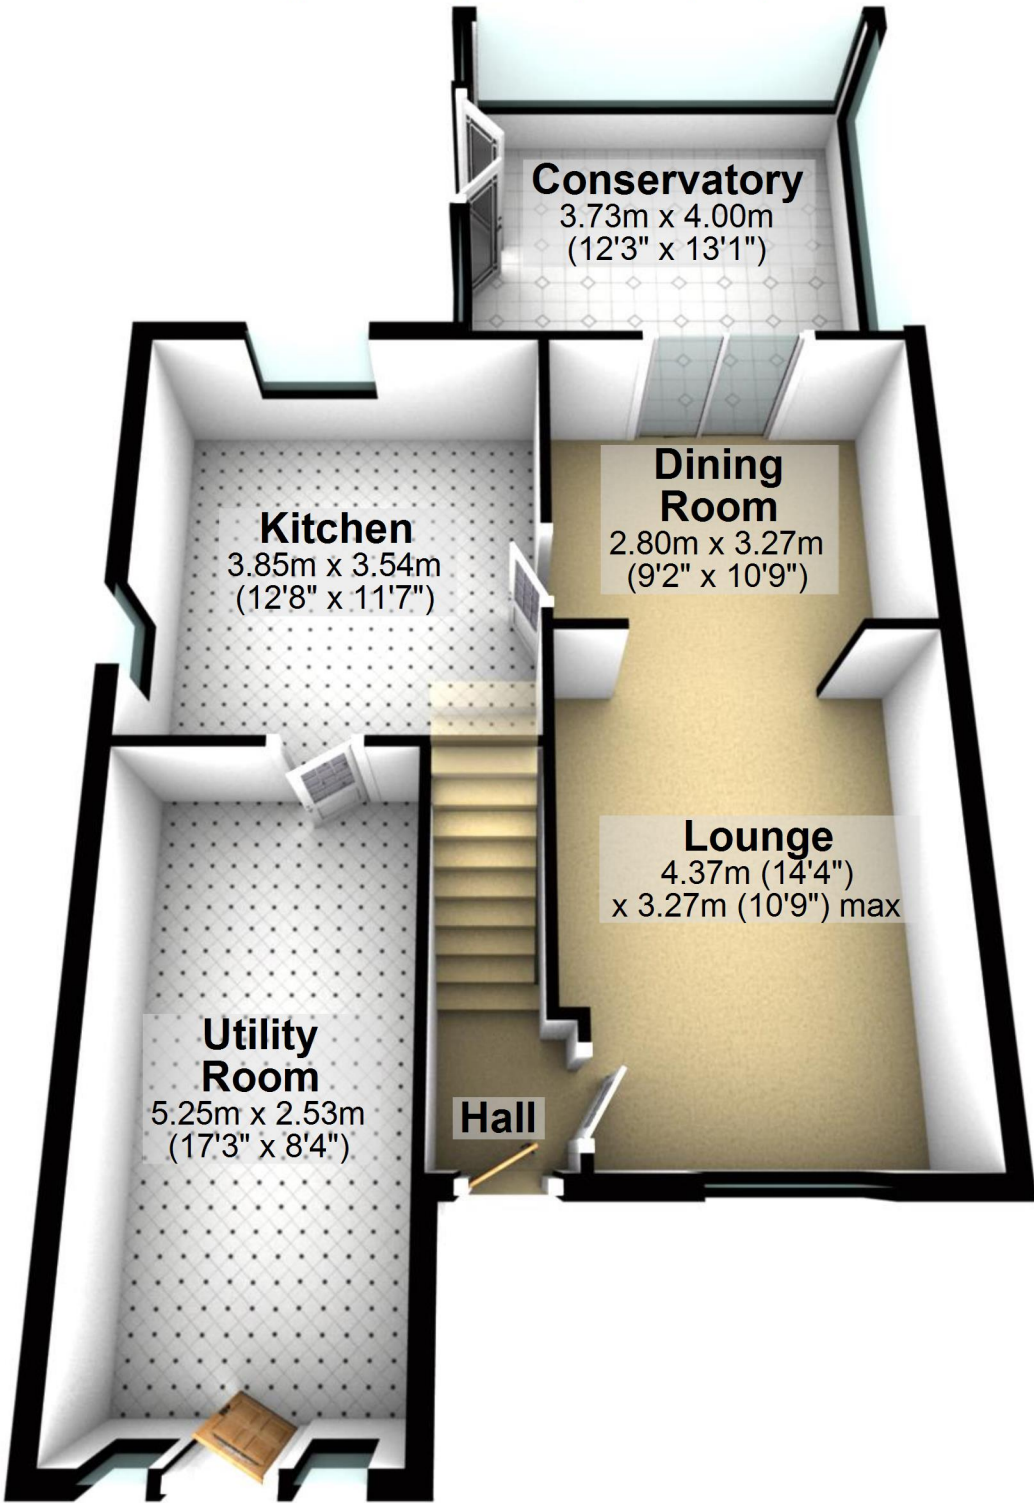

# Ground Floor

Approx. 70.4 sq. metres (758.0 sq. feet)

Total area: approx. 121.2 sq. metres (1304.2 sq. feet)

For illustrative purposes only. Not to scale. All sizes are approximate.  
Plan produced using PlanUp.

# First Floor

Approx. 50.7 sq. metres (546.2 sq. feet)

## Ground Floor

Approx. 70.4 sq. metres (758.0 sq. feet)

Total area: approx. 121.2 sq. metres (1304.2 sq. feet)

For illustrative purposes only. Not to scale. All sizes are approximate.

Plan produced using PlanUp.

## First Floor

Approx. 50.7 sq. metres (546.2 sq. feet)