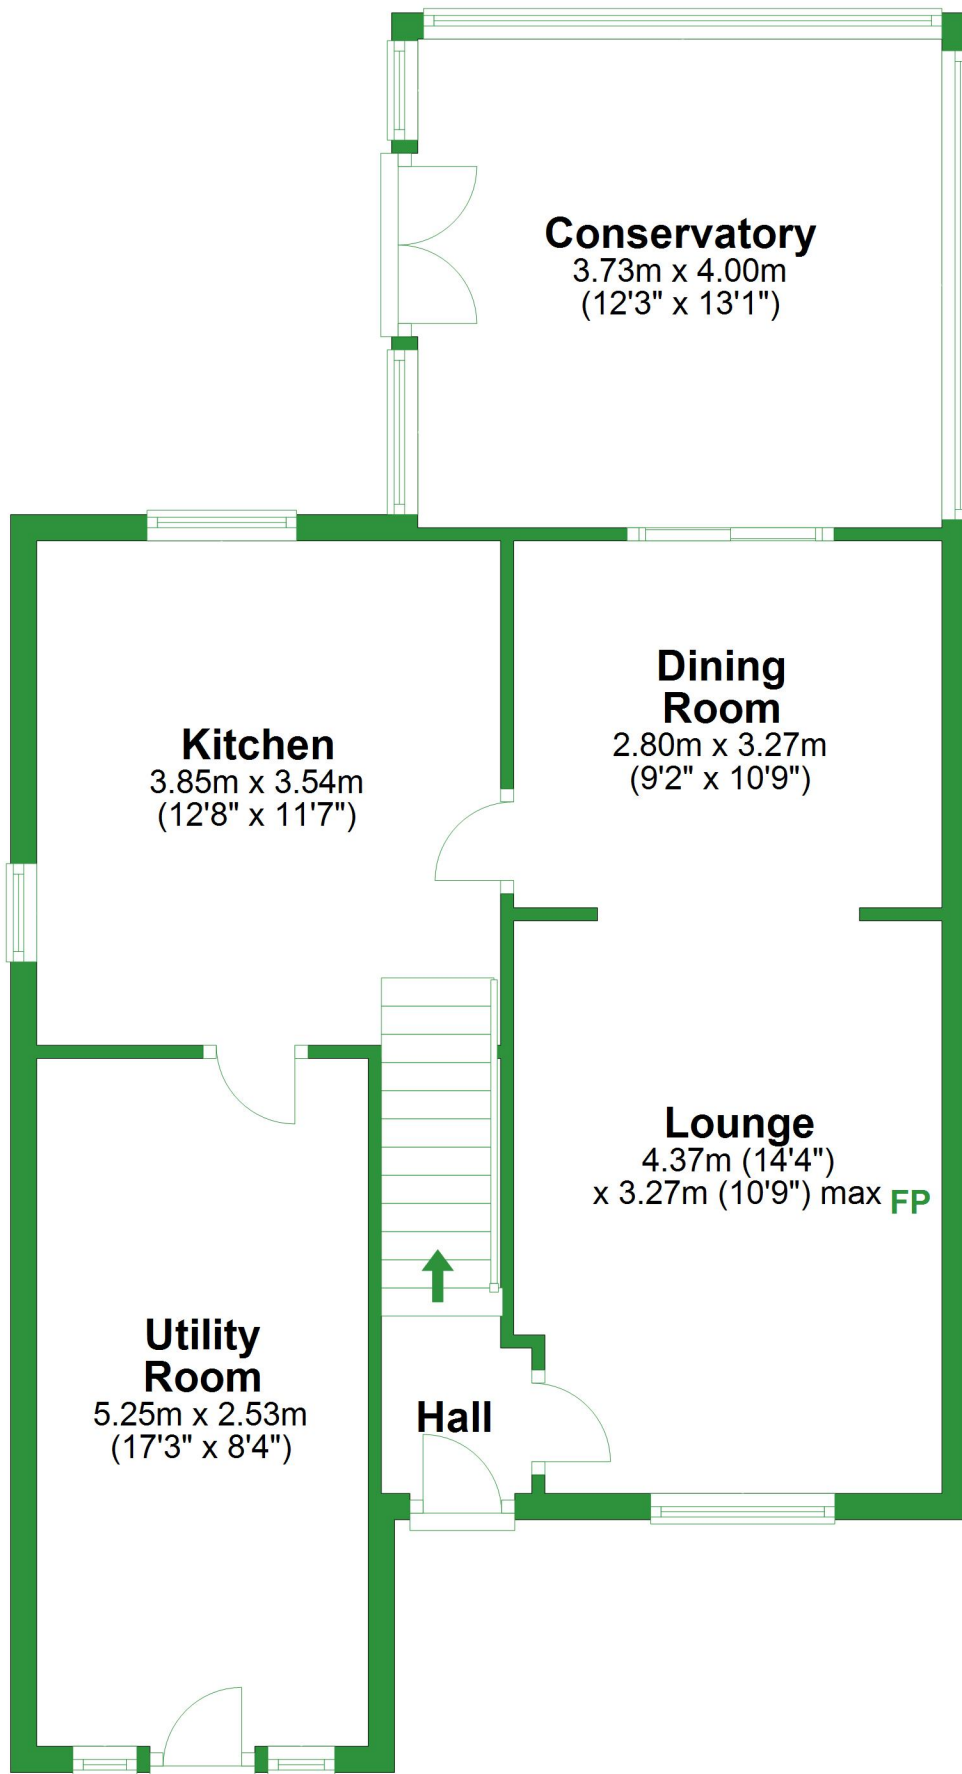

# Ground Floor

Approx. 70.4 sq. metres (758.0 sq. feet)

Total area: approx. 121.2 sq. metres (1304.2 sq. feet)

For illustrative purposes only. Not to scale. All sizes are approximate.  
Plan produced using PlanUp.

# First Floor

Approx. 50.7 sq. metres (546.2 sq. feet)

## Ground Floor

Approx. 70.4 sq. metres (758.0 sq. feet)

Total area: approx. 121.2 sq. metres (1304.2 sq. feet)

For illustrative purposes only. Not to scale. All sizes are approximate.

Plan produced using PlanUp.

## First Floor

Approx. 50.7 sq. metres (546.2 sq. feet)