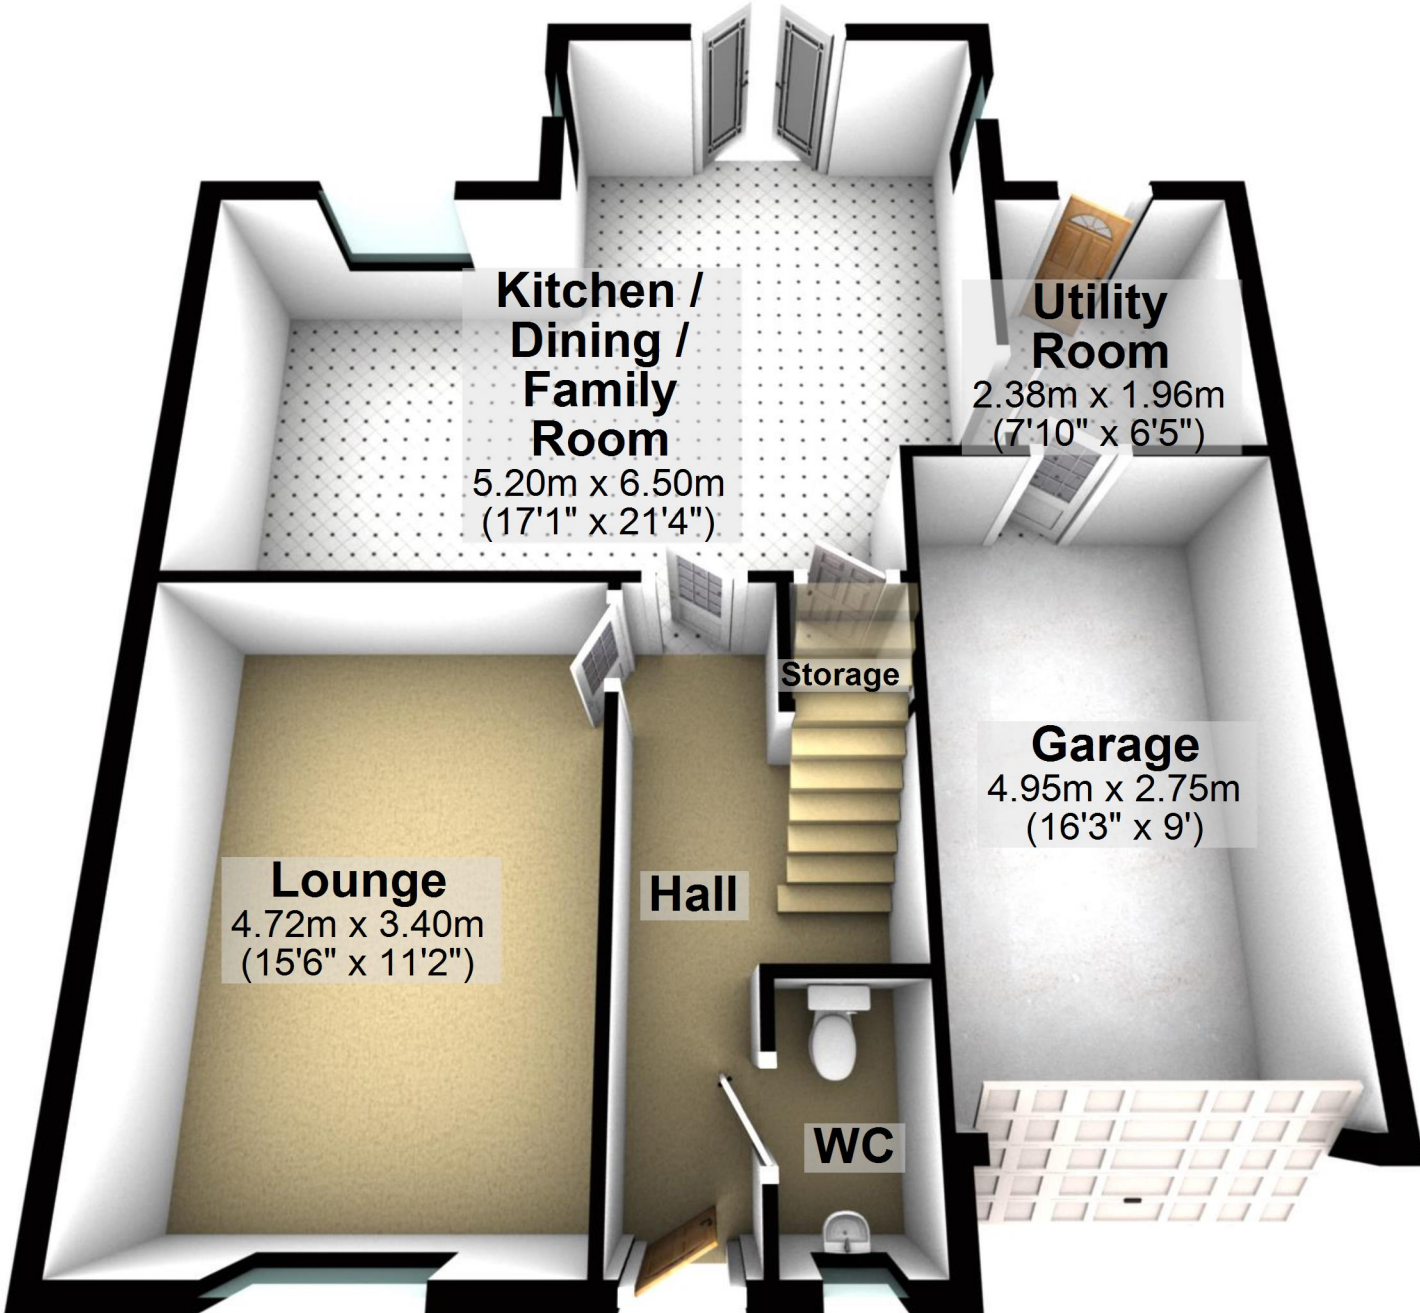

Ground Floor

Approx. 74.6 sq. metres (803.0 sq. feet)

Total area: approx. 143.0 sq. metres (1538.8 sq. feet)

For illustrative purposes only. Not to scale. All sizes are approximate.

Plan produced using PlanUp.

First Floor

Approx. 68.4 sq. metres (735.8 sq. feet)

Ground Floor

Approx. 74.6 sq. metres (803.0 sq. feet)

Total area: approx. 143.0 sq. metres (1538.8 sq. feet)

For illustrative purposes only. Not to scale. All sizes are approximate.
Plan produced using PlanUp.

First Floor

Approx. 68.4 sq. metres (735.8 sq. feet)