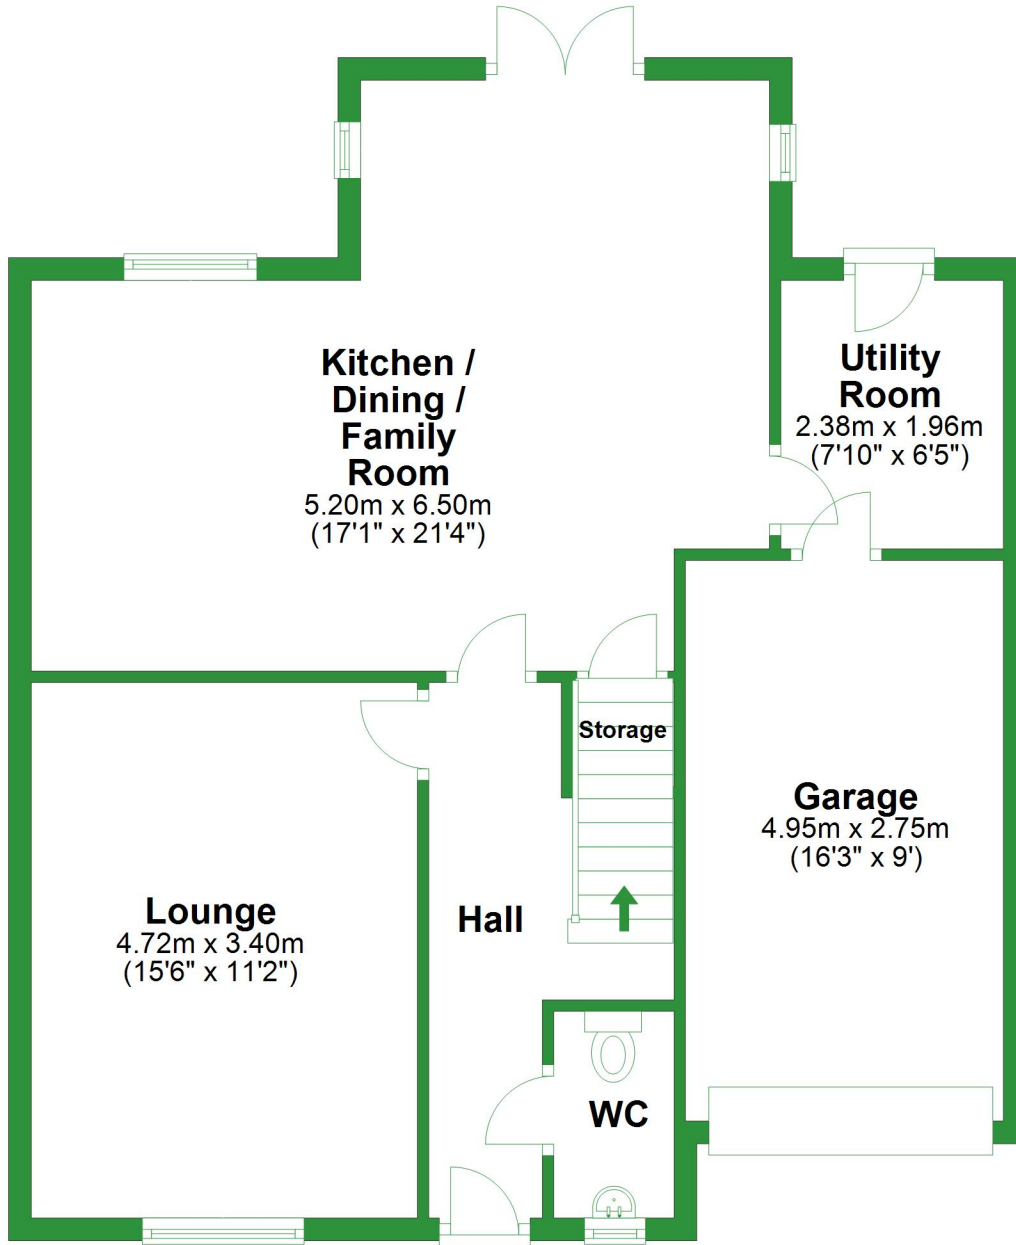

Ground Floor

Approx. 74.6 sq. metres (803.0 sq. feet)

Total area: approx. 143.0 sq. metres (1538.8 sq. feet)

For illustrative purposes only. Not to scale. All sizes are approximate.

Plan produced using PlanUp.

First Floor

Approx. 68.4 sq. metres (735.8 sq. feet)

Ground Floor

Approx. 74.6 sq. metres (803.0 sq. feet)

Total area: approx. 143.0 sq. metres (1538.8 sq. feet)

For illustrative purposes only. Not to scale. All sizes are approximate.
Plan produced using PlanUp.

First Floor

Approx. 68.4 sq. metres (735.8 sq. feet)