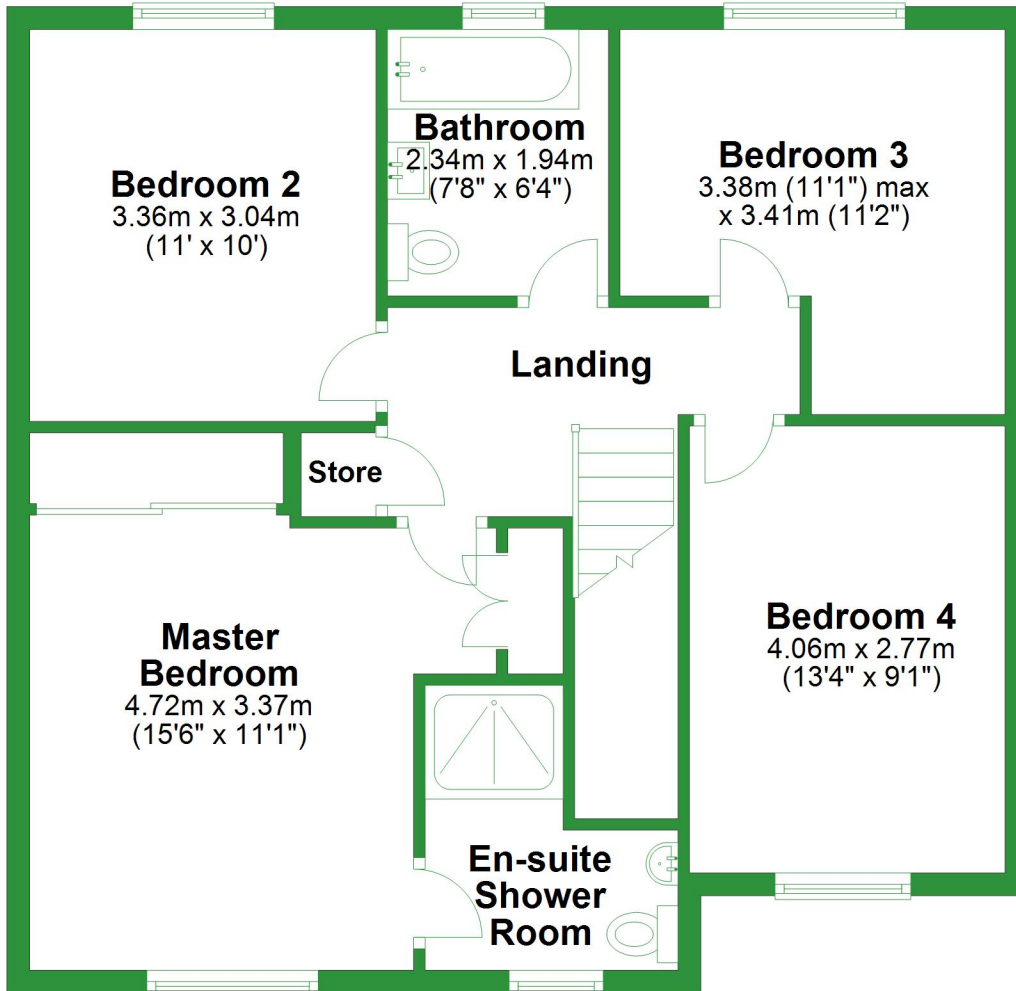

Ground Floor

Approx. 74.6 sq. metres (803.0 sq. feet)

Total area: approx. 143.0 sq. metres (1538.8 sq. feet)

For illustrative purposes only. Not to scale. All sizes are approximate.

Plan produced using PlanUp.

First Floor

Approx. 68.4 sq. metres (735.8 sq. feet)

Ground Floor

Approx. 74.6 sq. metres (803.0 sq. feet)

Total area: approx. 143.0 sq. metres (1538.8 sq. feet)

For illustrative purposes only. Not to scale. All sizes are approximate.
Plan produced using PlanUp.

First Floor

Approx. 68.4 sq. metres (735.8 sq. feet)