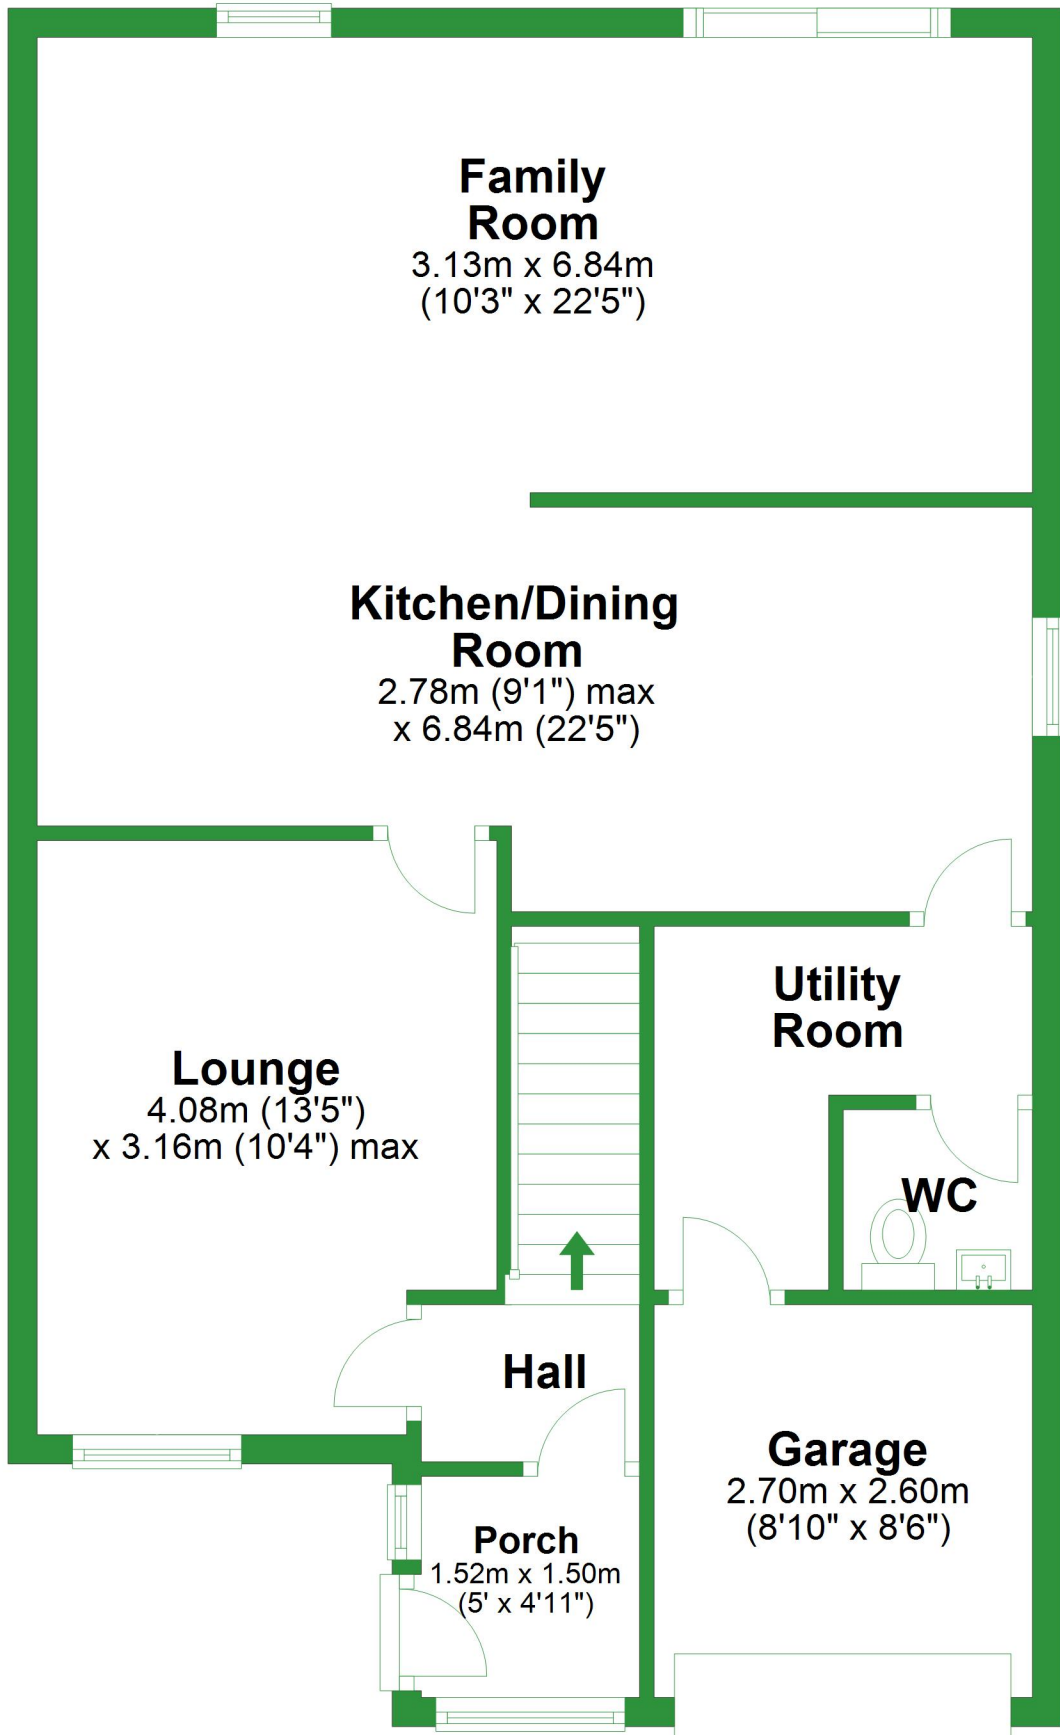

# Ground Floor

Approx. 73.3 sq. metres (788.7 sq. feet)

Total area: approx. 115.7 sq. metres (1245.4 sq. feet)

For illustrative purposes only. Not to scale. All sizes are approximate.  
Plan produced using PlanUp.

# First Floor

Approx. 42.4 sq. metres (456.6 sq. feet)