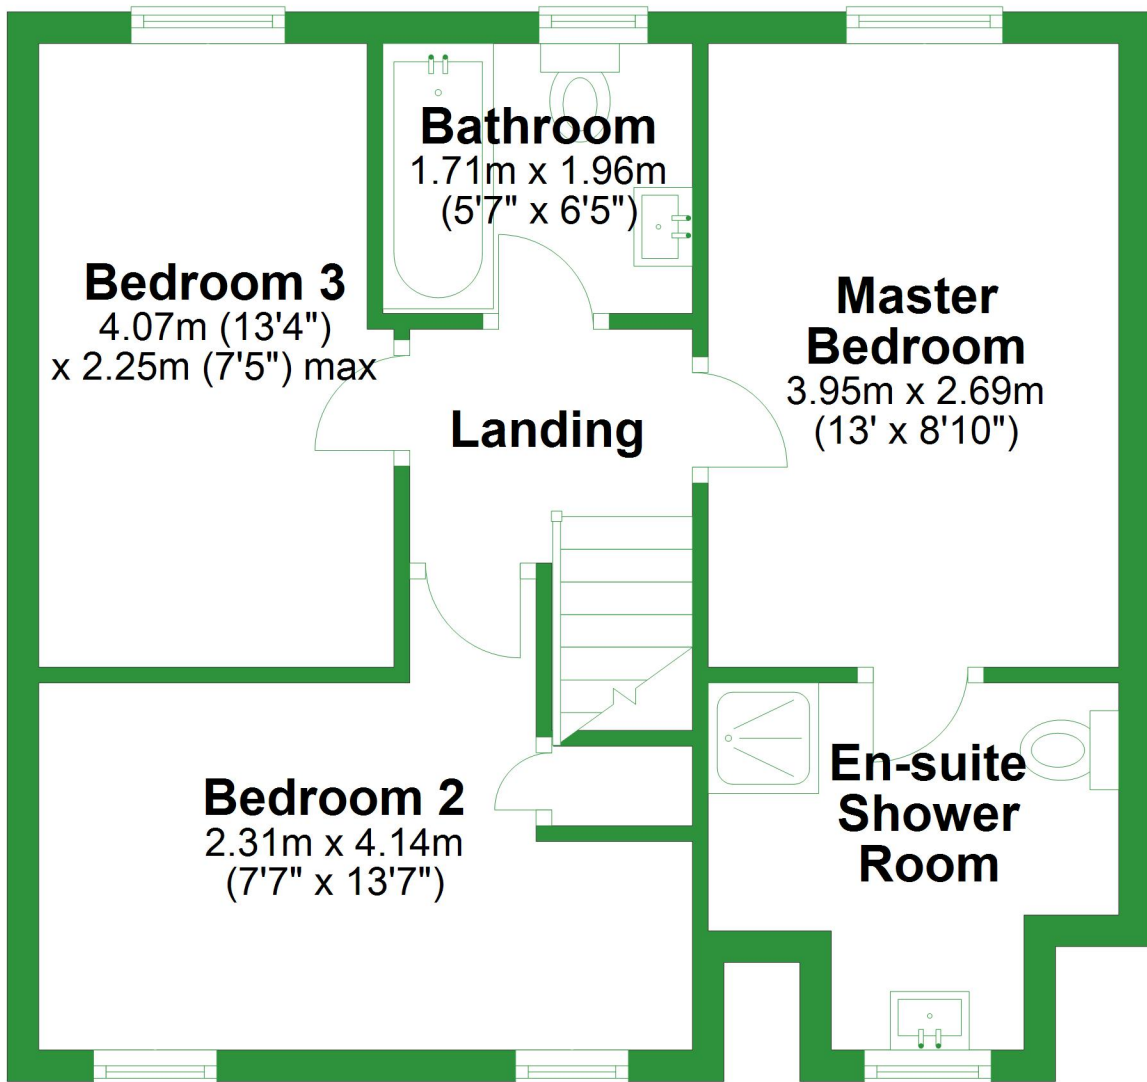

# Ground Floor

Approx. 73.3 sq. metres (788.7 sq. feet)

Total area: approx. 115.7 sq. metres (1245.4 sq. feet)

For illustrative purposes only. Not to scale. All sizes are approximate.  
Plan produced using PlanUp.

# First Floor

Approx. 42.4 sq. metres (456.6 sq. feet)